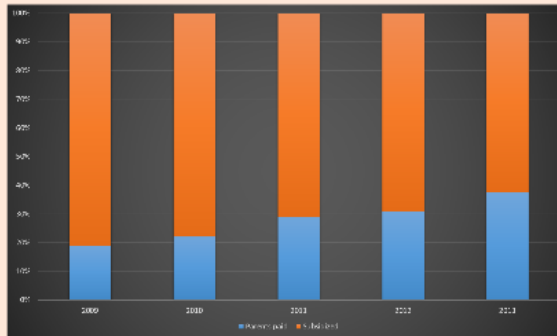

BACKGROUND

Problem statement

"The challenge for Kinderstad Tilburg is to *stay competitive* when faced with *changing client demands* and threats to its business model by *government budget cuts*."