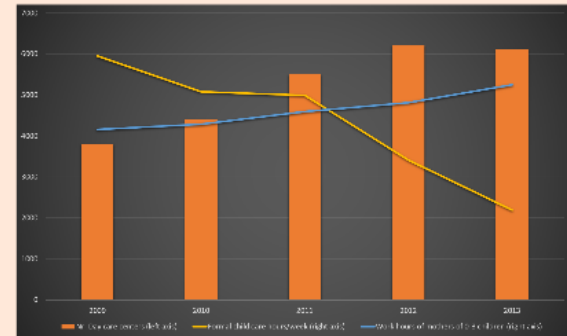

BACKGROUND

Problem statement

"The challenge for Kinderstad Tilburg is to *stay competitive* when faced with *changing client demands* and threats to its business model by *government budget cuts*."