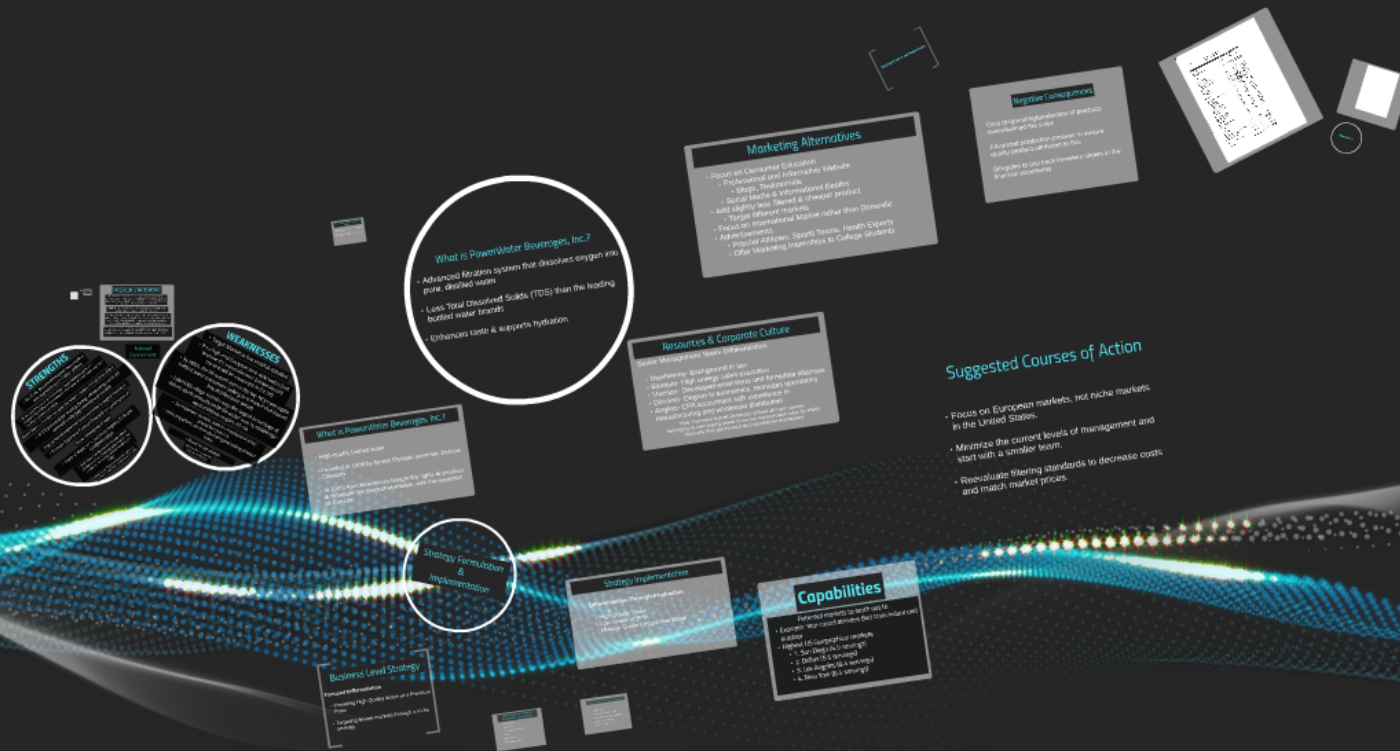

PowerWater Beverages, Inc.

By: Scott Lansfield
Madison Mergen
Bobby Schmidt
Logan Rhea
Harold Anderson
Robert Tuttle