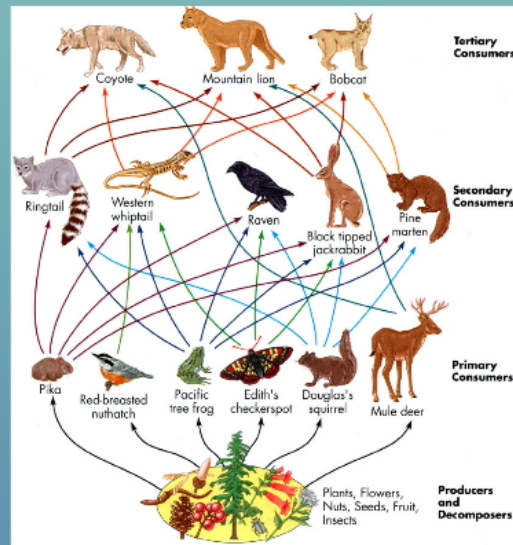

Plants are not usually in the panthers diet, however if they do have an upset stomach these animals eat vegetation to soothe any pains.

The behavior of these wild cats are fueled by the instincts to survive and reproduce. They hunt at night, live in secluded areas (in heavily populated trees) and are aggressive towards any opposing threats.

The behavior of these wild cats are fueled by the instincts to survive and reproduce. They hunt at night, live in secluded areas (in heavily populated trees) and are aggressive towards any opposing threats.

Trophic Level

Environmental Impact

Panthers have a very limited environment impact. They consume animals such as white-tailed deer and considering the fact that these amazing cats are becoming extinct, white-tailed deer population could increase.