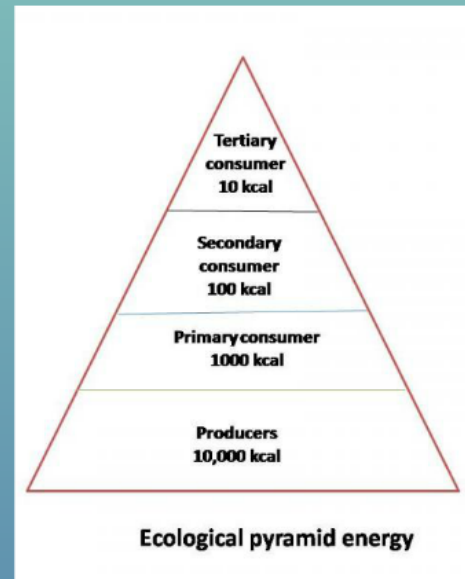

Trophic Level

Environmental Impact

Panthers have a very limited environment impact. They consume animals such as white-tailed deer and considering the fact that these amazing cats are becoming extinct, white-tailed deer population could increase.

The Wild Cats of Florida are very low key.

Economical Impact

In the economy, panthers are known as one of the National Mascot for the Florida Panthers Hockey team. Economical they do not affect any sort of group particularly, however panthers are being protected by local wildlife to preserve the species.