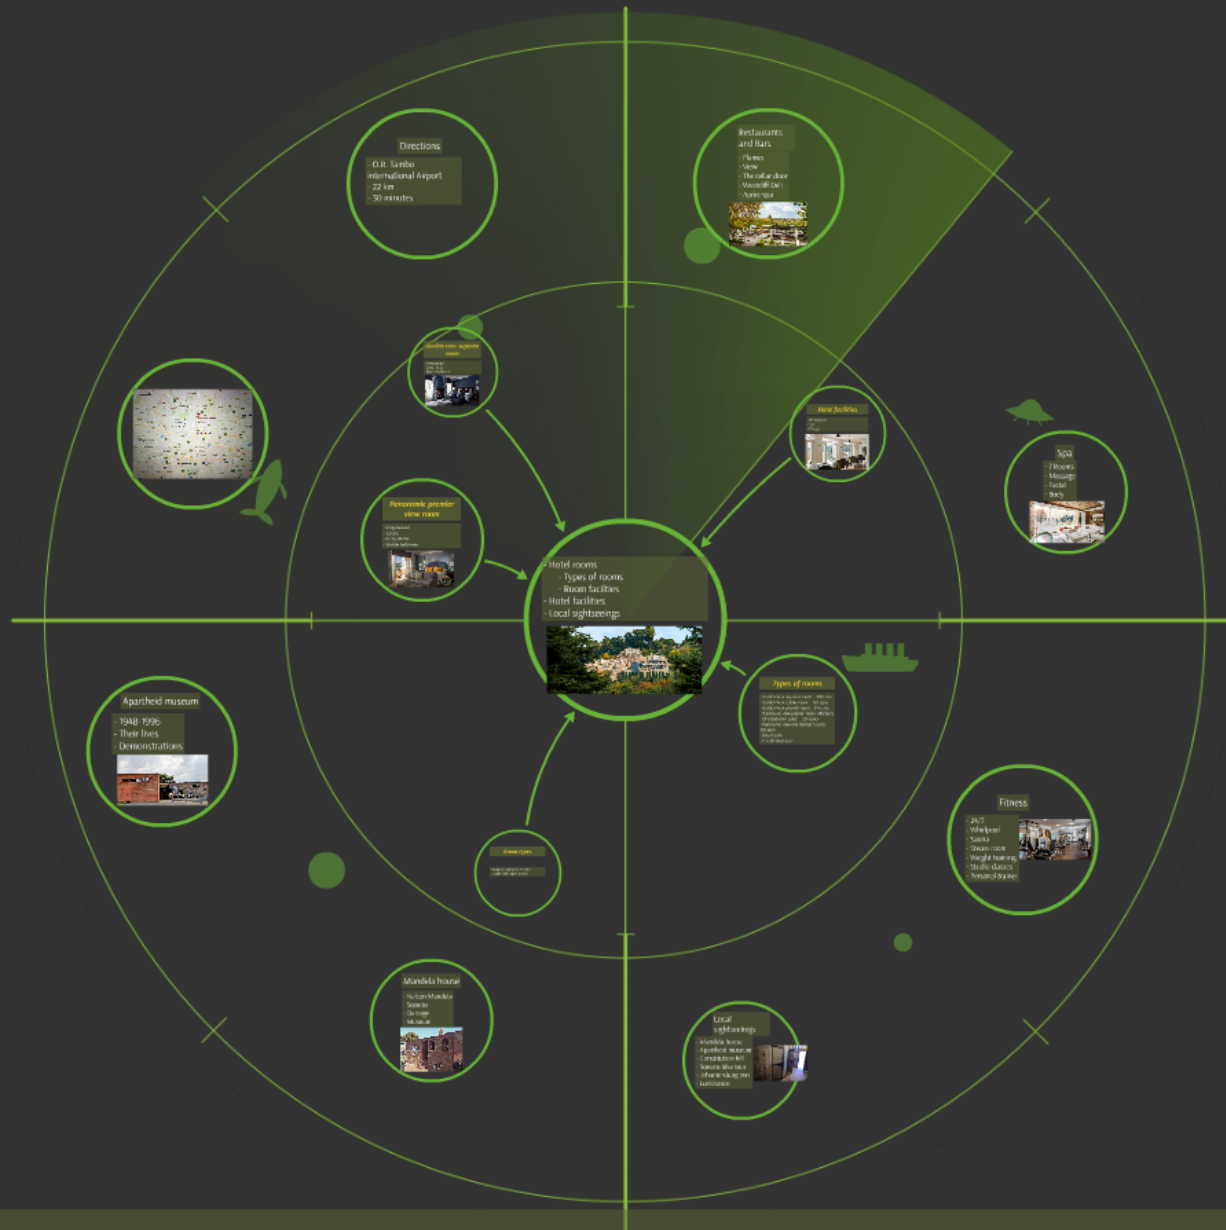

Hotel Vertu Harvard Case Solution & Analysis

Hotel Vertu Harvard Case Solution & Analysis

- Hotel rooms
 - Types of rooms
 - Room facilities
- Hotel facilities
- Local sightseeings

Types of rooms

- Garden view superior room: 257 euro
- Garden view deluxe room: 284 euro
- Garden view premier room: 317 euro
- Panoramic view premier room: 402 euro
- One bedroom suite: 534 euro
- Panoramic view one bedroom suite:
725 euro
- Royal suite
- Presidential suite

Room types

- Panoramic premier view room
- Garden view superior room

Panoramic premier view room

- Kingsize bed
- Terrace
- 45 Sq. Meter
- Marble bathroom

Garden view superior room

- Kingsize bed
- 30 Sq. meter
- Marble bathroom

Hotel facilities

- Restaurants
- Spa
- Fitness