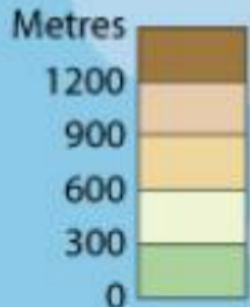

# Thesis Statement

Darwin concluded his theories of natural selection and descent with modification from:

- Tortoises
- Colors of the blue footed booby and frigate bird
- Flightless cormorants
- Marine iguanas
- Finches

# Formation of the Islands

- Deep molten magma and plate tectonics
- Correlation between age and environment