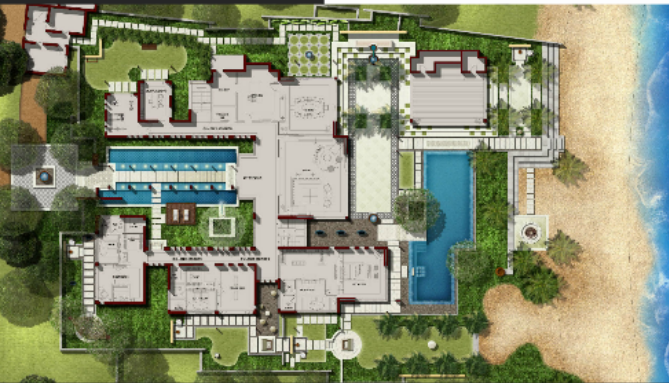

- Coral Island

competent proactive and technically experienced
leading her teams, meeting deadlines and very a