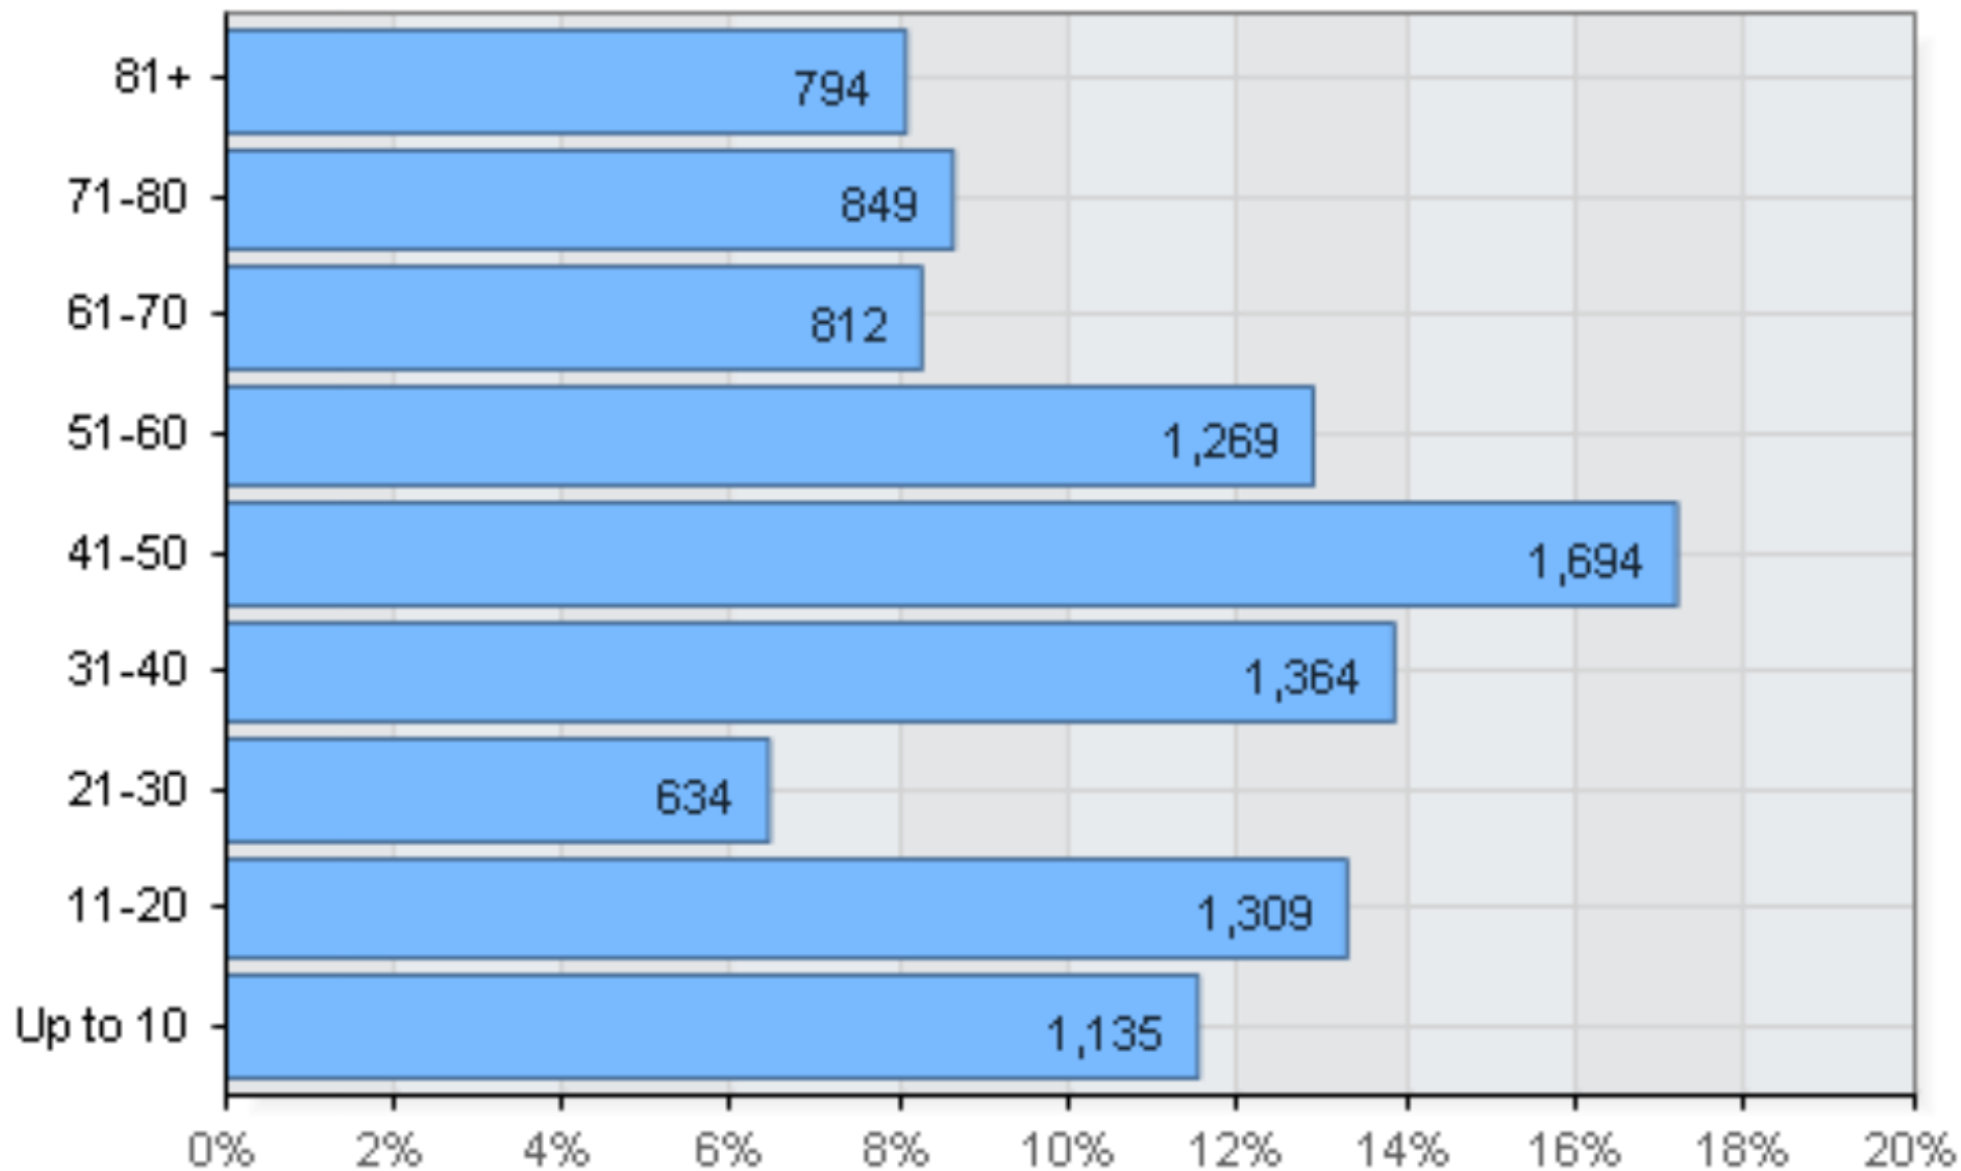

Demographic Information

Thecasesolutions.com

Population

Household Income

Educational Achievement

Population

Thecasesolutions.com

Rhinebeck 9,860