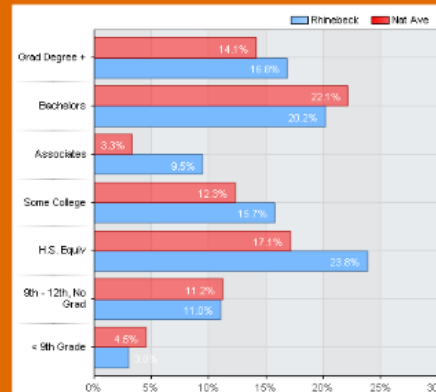

Educational Achievement