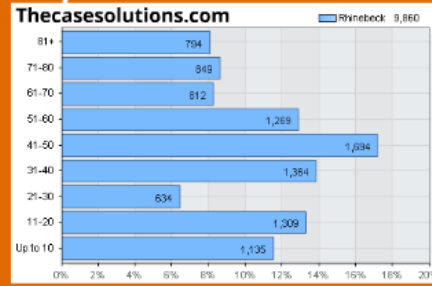

Demographic Information

Thecasesolutions.com

Population