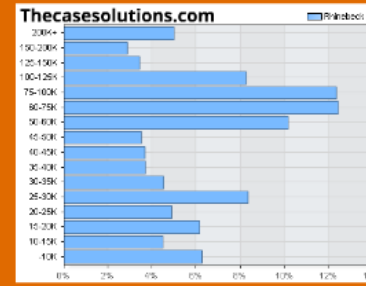

Household Income