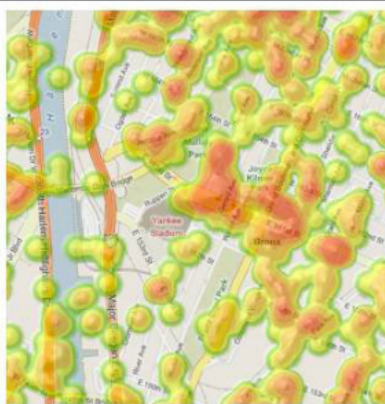

How is Data Used?

TO MAKE \$\$\$

Internet Preferences

Who you contact

Where you are

How you commute

Thecasesolutions.com

WiFi Positioning System

Combines GPS
and WiFi

Heat Mapping

Geofencing

Thecasesolutions.com

Figure 3: Yankee Stadium, Brooklyn, NY, no game:
24 hours: 0.94k location requests

Figure 4: Yankee Stadium, game
24 hours: 9.13k location requests