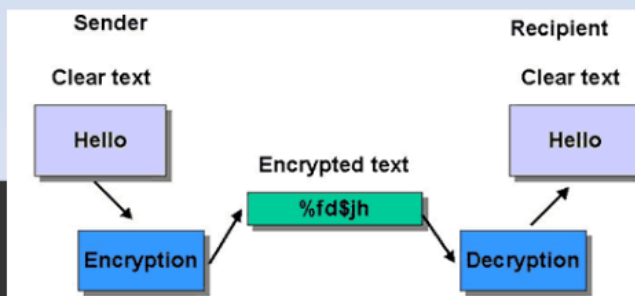

WiFi vs Wired

Pros:

- Mobile
- Flexible
- Easy to install

Cons:

- Slower than Ethernet LAN (wired).
- Less secure than Ethernet.
- Signal degrades with distance and with obstacles.

Thecasesolutions.com

How is WiFi Data Protected?

Encryption

WEP

- Oldest method.
- 40 to 128-bit key.
- Preset decryption key.
- Easily cracked.
- "Better than nothing."

WPA

- Replaced WEP.
- 128 to 256-bit key.
- Decryption key changes.
- Locks up when attacked.
- Vulnerable to DoS.

SSID

- Name of router.
- Change the name!
- Use passwords!!!

Thecasesolutions.com

Who's Looking At It?

Thecasesolutions.com

Businesses Advertisers

Governments Hackers

Educational Institutions