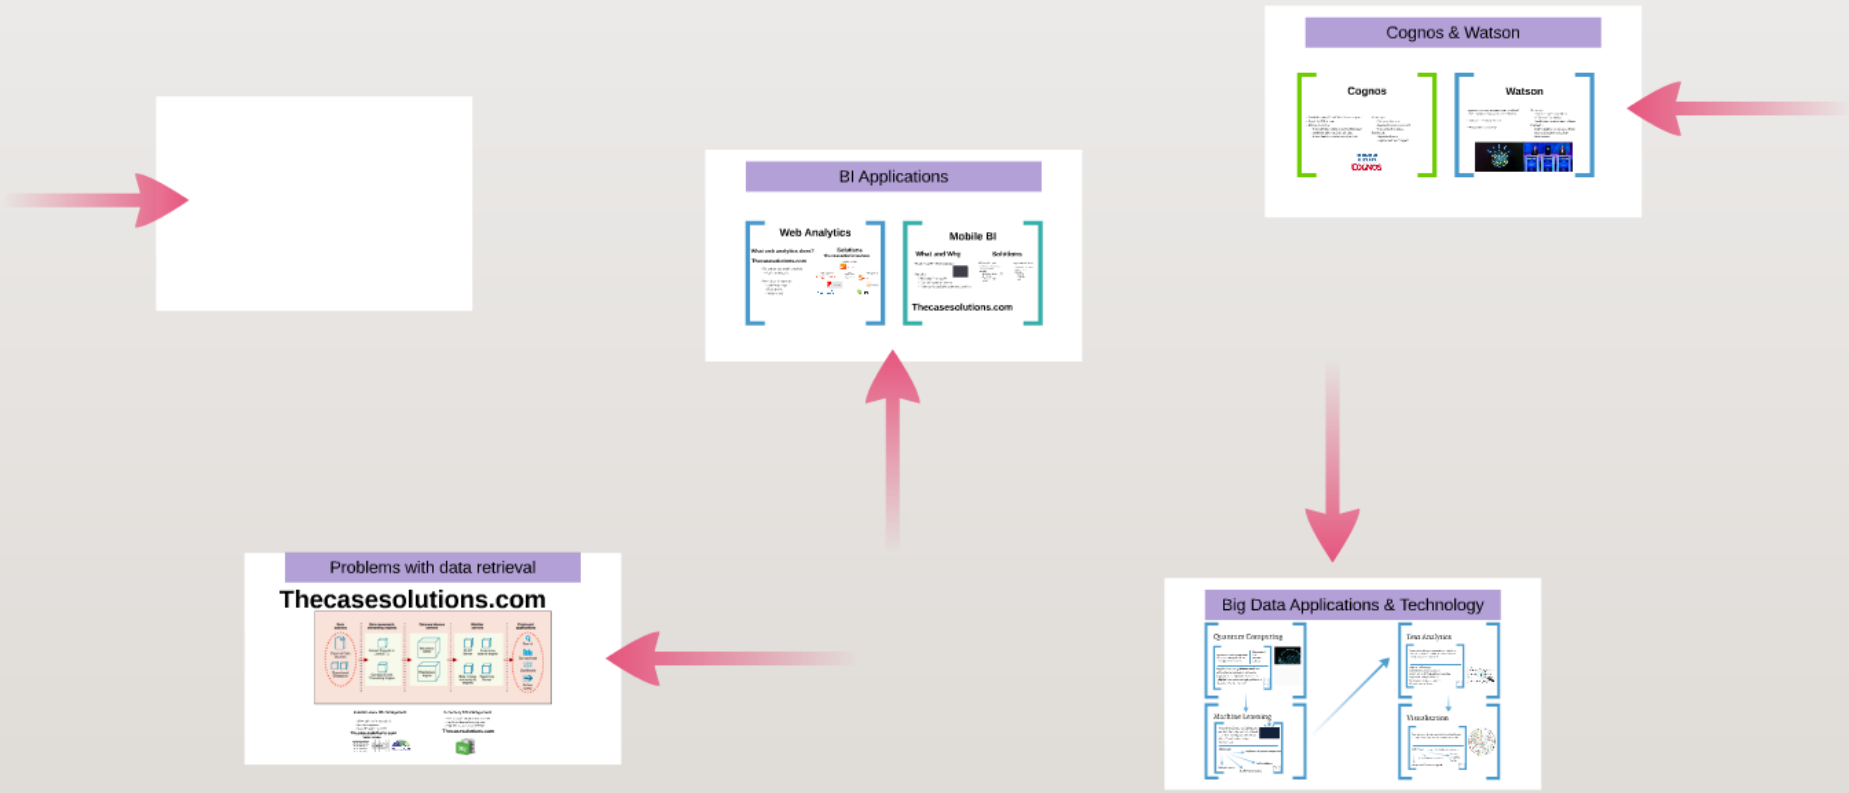

SAS: Leadership in Business Intelligence

Thecasesolutions.com

SAS: Leadership in Business Intelligence

Thecasesolutions.com

Problems with data retrieval

Thecasesolutions.com

Column-store DB management

- Allows tables to be normalised
- Less data repetition
- MonetDB widely used OSS

Thecasesolutions.com

Row Store vs. Column Store

Row Store	Column Store
1	1
2	2
3	3
4	4
5	5
6	6
7	7
8	8
9	9
10	10

In-memory DB management

- Data is stored in RAM or main memory
- Very fast as there is less query time
- IBM DB2 one of the first IMDBMS

Separate solutions:

- Information taken from various sources.
- Examples:
 - RoamBI
 - SalesClic
 - Cyfe

Thecasesolutions.com