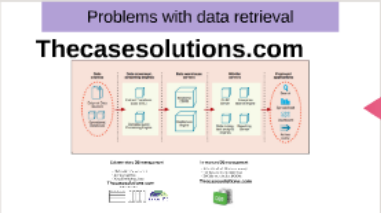

SAS: Leadership in Business Intelligence

Thecasesolutions.com

SAS: Leadership in Business Intelligence

Thecasesolutions.com

Problems with data retrieval

Thecasesolutions.com

Column-store DB management

- Allows tables to be normalised
- Less data repetition
- MonetDB widely used OSS

Thecasesolutions.com

Row Store vs. Column Store

Row Store	Column Store
1	1
2	2
3	3
4	4
5	5
6	6
7	7
8	8
9	9
10	10

In-memory DB management

- Data is stored in RAM or main memory
- Very fast as there is less query time
- IBM DB2 one of the first IMDBMS