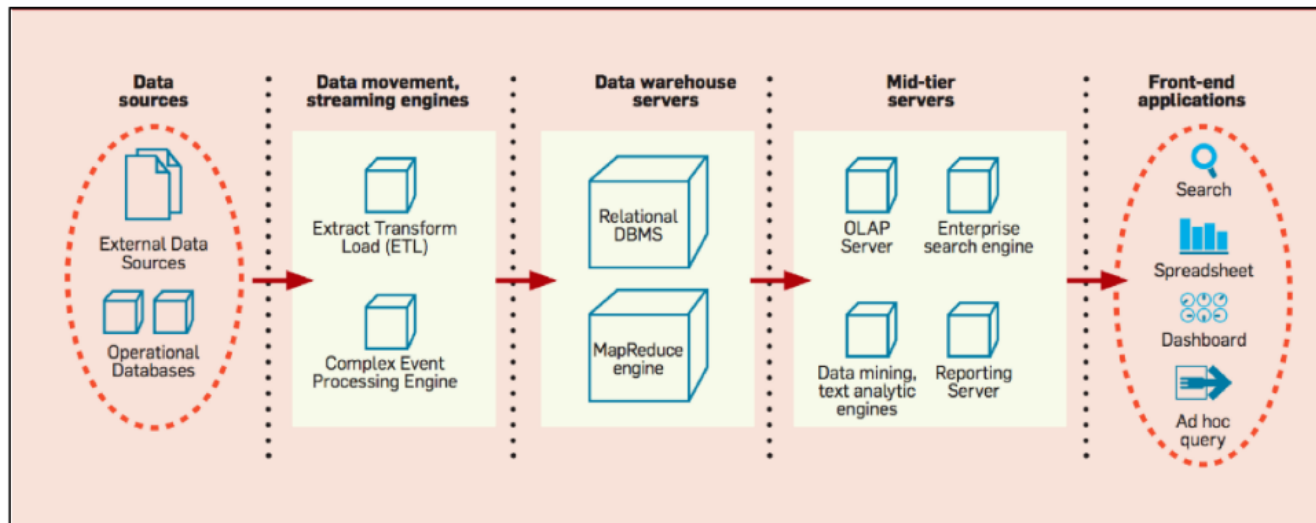

SAS: Leadership in Business Intelligence

Thecasesolutions.com

SAS: Leadership in Business Intelligence

Thecasesolutions.com

Problems with data retrieval

Thecasesolutions.com

Column-store DB management

- Allows tables to be normalised
- Less data repetition
- MonetDB widely used OSS

Thecasesolutions.com

Row Store vs. Column Store

Row Store	Column Store
1	1
2	2
3	3
4	4
5	5
6	6
7	7
8	8
9	9
10	10

In-memory DB management

- Data is stored in RAM or main memory
- Very fast as there is less query time
- IBM DB2 one of the first IMDBMS

- Website traffic
- Number of websites and need for link
- Integration needs
- Real-time data

Free options

Google Analytics

webtrends®

VS.

Thecasesolutions.com

- Website traffic
- Number of websites and need for link
- Integration needs
- Real-time data

Separate solutions:

- Information taken from various sources.
- Examples:
 - RoamBI
 - SalesClic
 - Cyfe

Thecasesolutions.com