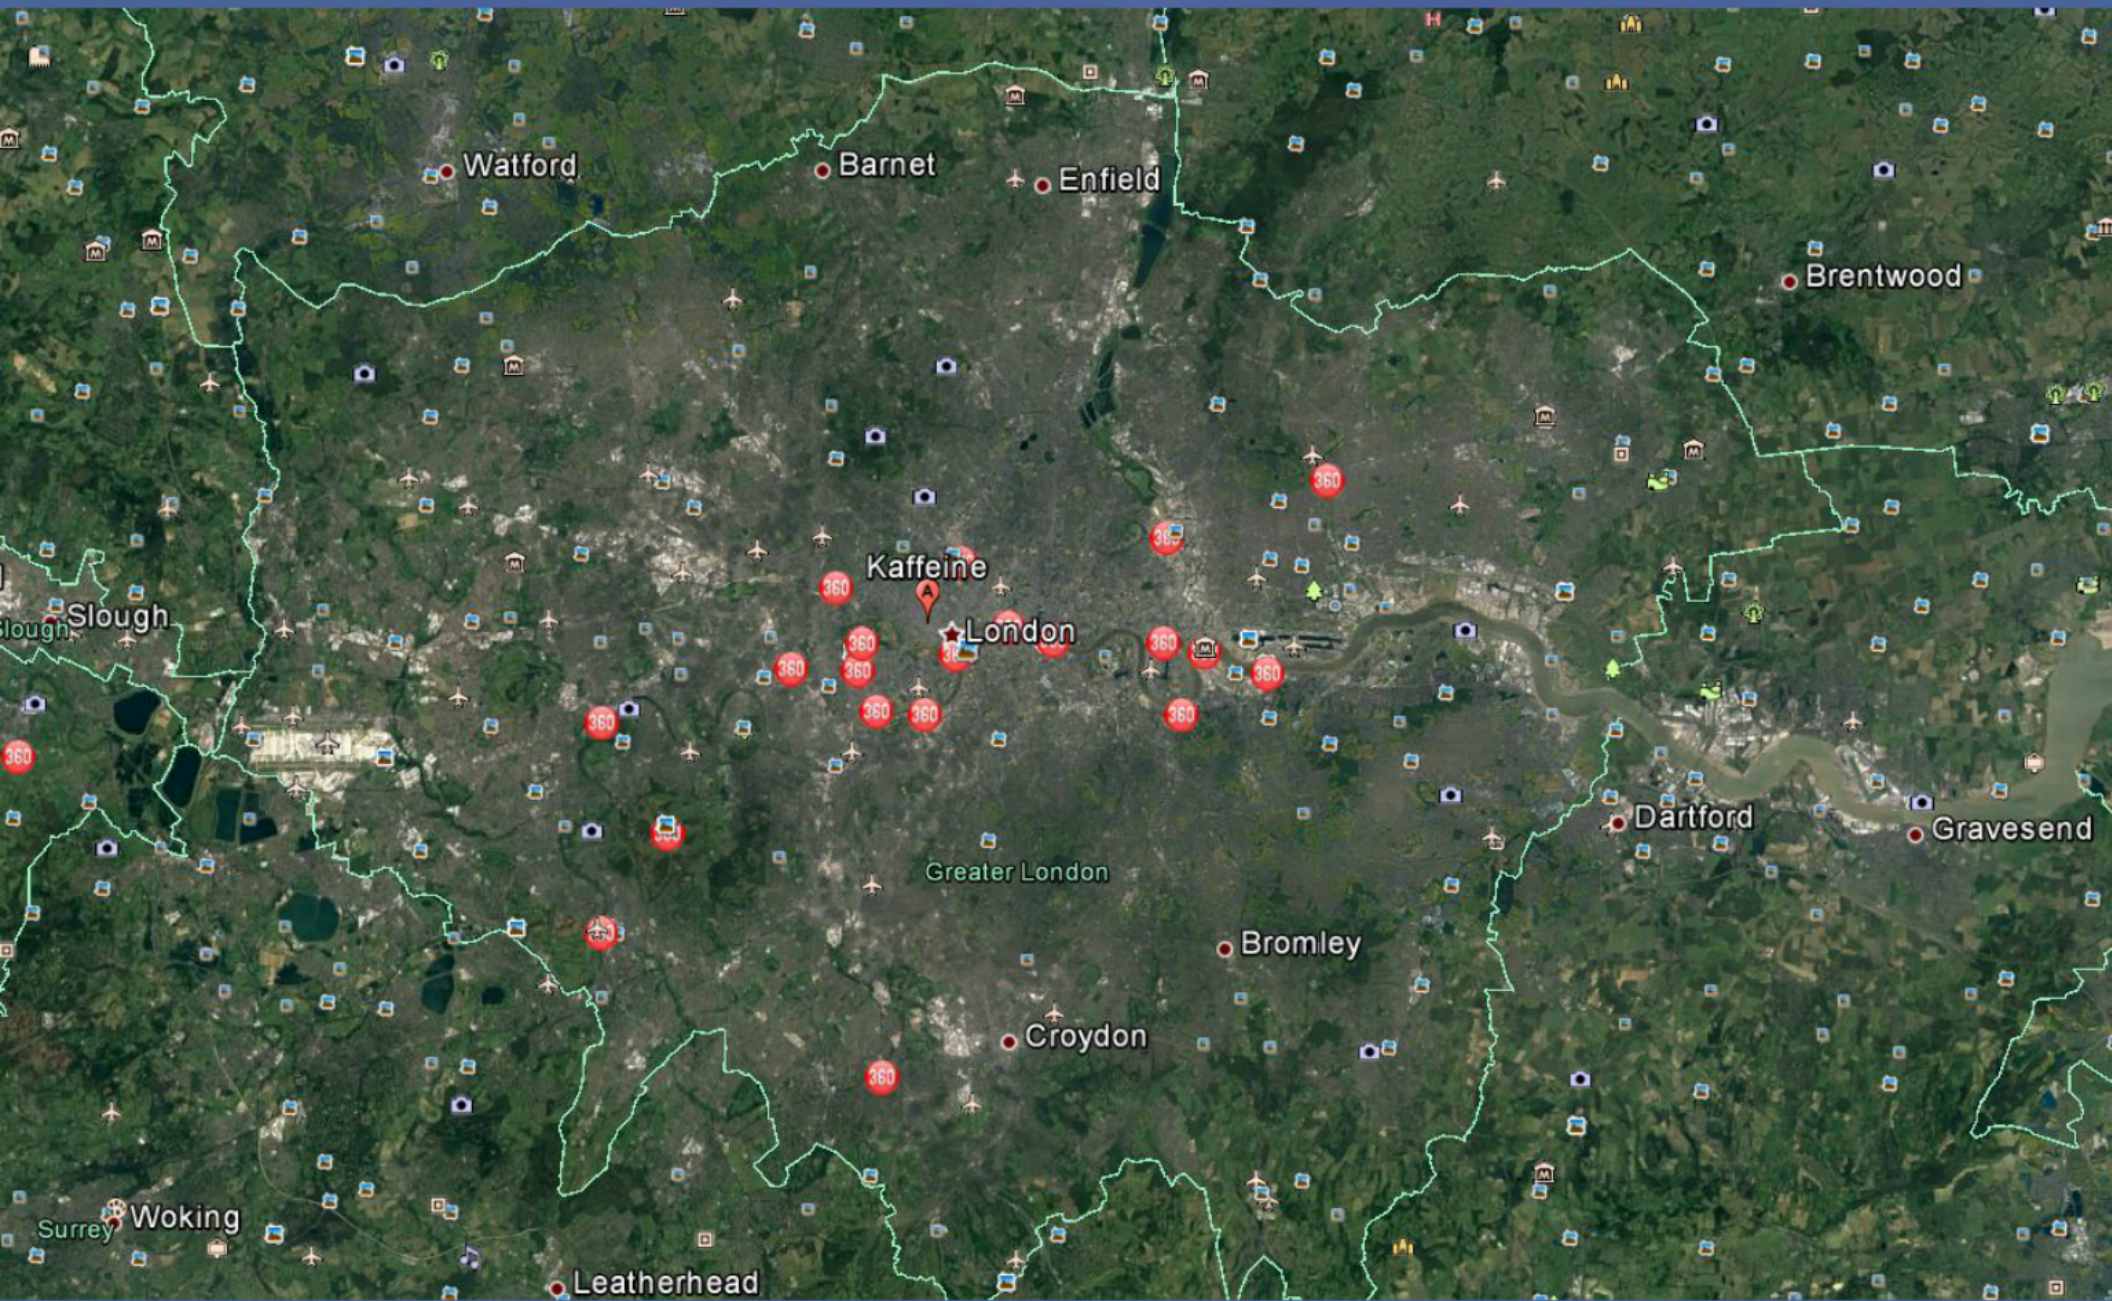

White Sands Desert

Mogollon Rim  
Arizona

Grand Canyon

Front Range  
Colorado

Utah

New Mexico

Nevada

[TheCaseSolutions.com](https://www.TheCaseSolutions.com)

Muir Chellteach

St. George's Channel

Bristol Channel

Kaffeine  
London

English Channel

Waddenzee

Amsterdam

Netherlands

Brussel

Belgium

Luxembourg

Cologne

Vesterhavet

Sylt

[TheCaseSolutions.com](http://TheCaseSolutions.com)

## Location:

- 10105 Northwest Hwy, Dallas, TX 75238
- 4-10 minute drive to White Rock Lake
- on Northwest Highway with a lot of foot traffic
- no other coffee shops around