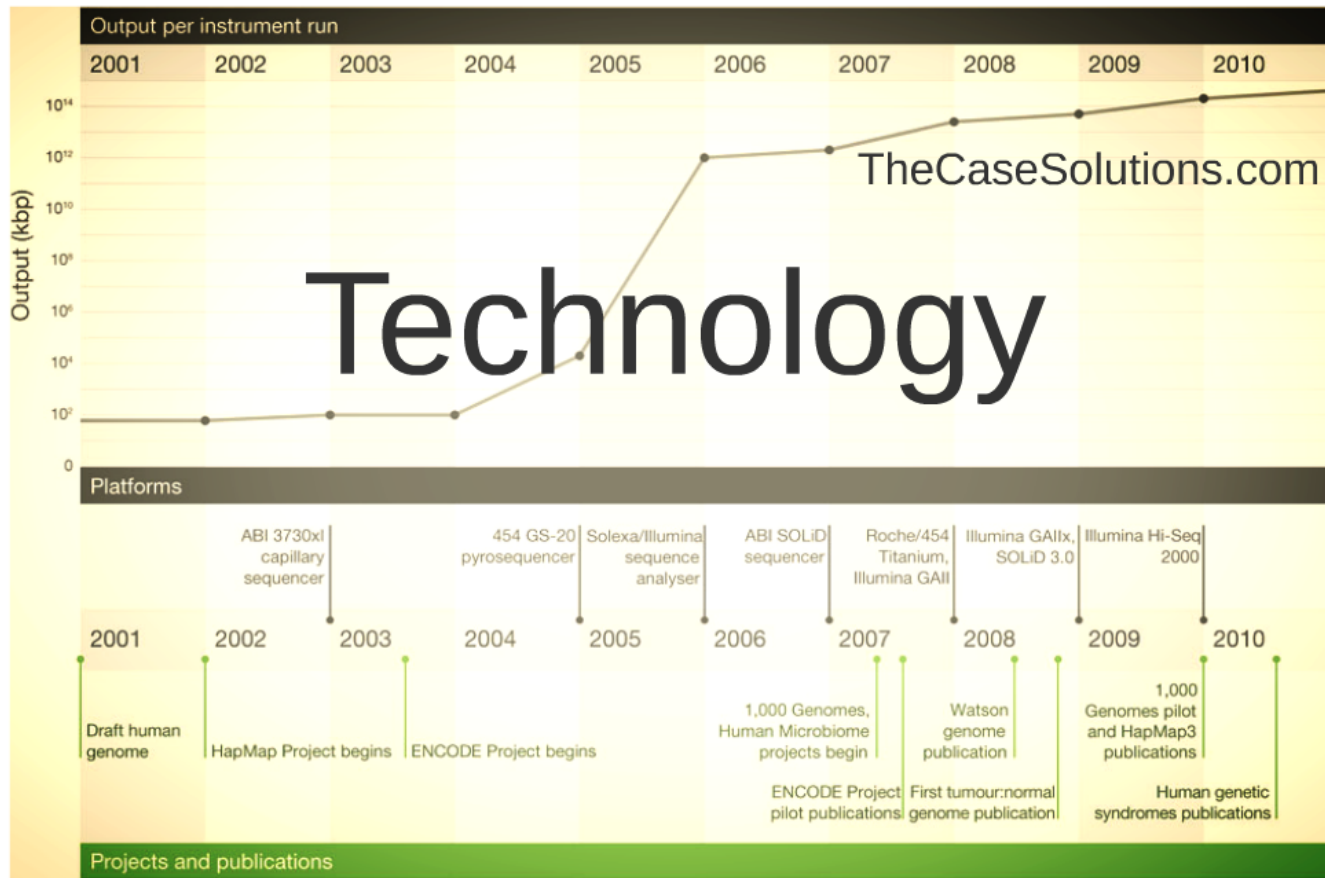

gofundme

Process

Achtung! Cthulhu - The WW2 Keeper's & Investigator's Guides
TheCaseSolutions.com

A terrifying World War Two setting for the Call of Cthulhu & Savage Worlds roleplaying games. The Secret War has begun!

Follow along!

Created by

Chris Birch,
Modiphuis

1,972 backers pledged £177,557 to help bring this project to life.

Activate Win
Go to Settings to

Rico
2012.

rico@rico.co.za

“Let’s see ... faster than a speeding bullet ... strength of a thousand men ... can leap tall buildings in a single bound ... very impressive resume. How are you with Excel?”