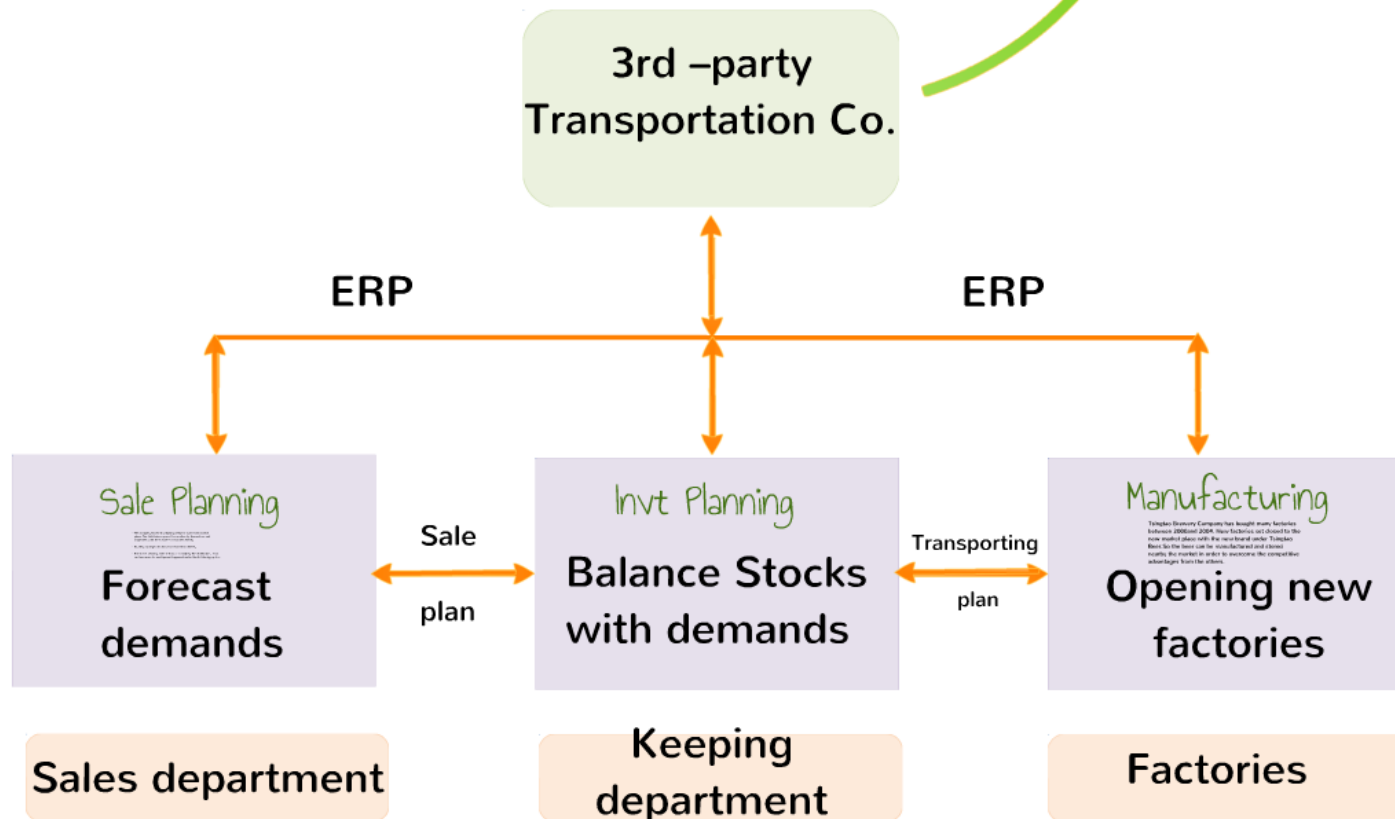

Tsingtao Beer Supply Chain

Thecasesolutions.com

Vendors

customers

Suppliers

Thecasesolutions.com

QINGDAO

Thecasesolutions.com

Distribution Model

Thecasesolutions.com

- Tsingtao Beer and **China Merchants Logistics** opened an independent company to manage the logistics in 2002.
- The distributing centers, all the warehouses and the vehicles are under the logistic company's management.
- The company adjusted the distributing according to the information of the sales plans and the stocks.
- The main goal of the company is to **reduce the stocking cost and transporting cost**; other goal is to **improve the inventory ratio**.

Thecasesolutions.com

Thecasesolutions.com

Tsingtao from the original headquarters and branch warehouses situation has become a

Thecasesolutions.com

To overcome the high risk and high cost of the sales in Accounting Receivable, they canceled many agencies, set up a CDC in QD, and 4 RDCs in TJ, JN, SH, SZ, which is the main market place.