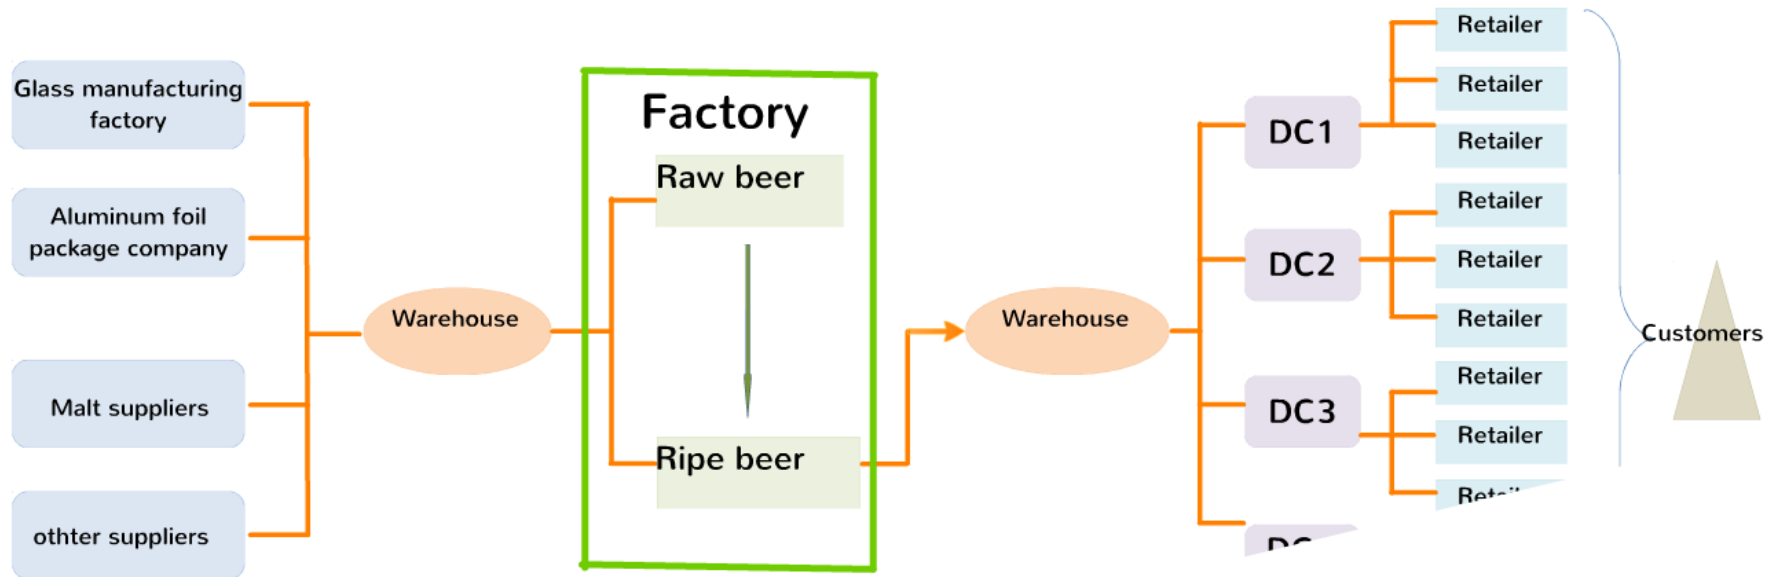

Everybody likes **TSINGTAO**
청타오

TSINGTAO
BEER
青島啤酒

SINCE 1903

M2011923

Liang Liyuan

TSINGTAO BEER CO., LTD. IN QINGDAO, CHINA

The advertisement features a large, condensation-covered green glass bottle of Tsingtao Beer as the central focus. The bottle is set against a background of a bright, sunlit sky with rays of light emanating from behind it. At the base of the bottle, several small, black and white panda figurines are arranged in a semi-circle. The overall aesthetic is clean and professional, typical of a major brand's marketing materials.

Tsingtao Beer Supply Chain

Thecasesolutions.com

Vendors

customers

Suppliers

Thecasesolutions.com

QINGDAO

Thecasesolutions.com

Distribution Model

Thecasesolutions.com

- Tsingtao Beer and **China Merchants Logistics** opened an independent company to manage the logistics in 2002.
- The distributing centers, all the warehouses and the vehicles are under the logistic company's management.
- The company adjusted the distributing according to the information of the sales plans and the stocks.
- The main goal of the company is to **reduce the stocking cost and transporting cost**; other goal is to **improve the inventory ratio**.