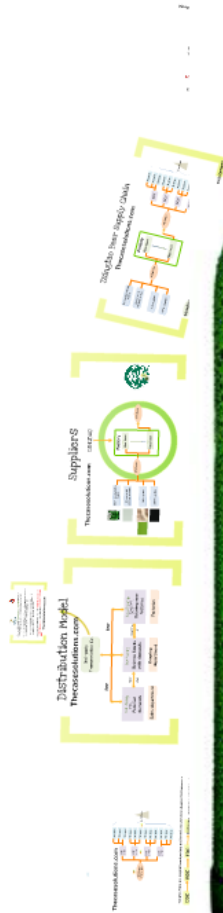

The Beer Cases (C)
Tsingtao Brewery

Thank for listening
Have a nice holiday.
Don't forget to have a 'Safe' New Year's
and healthy Chinese!