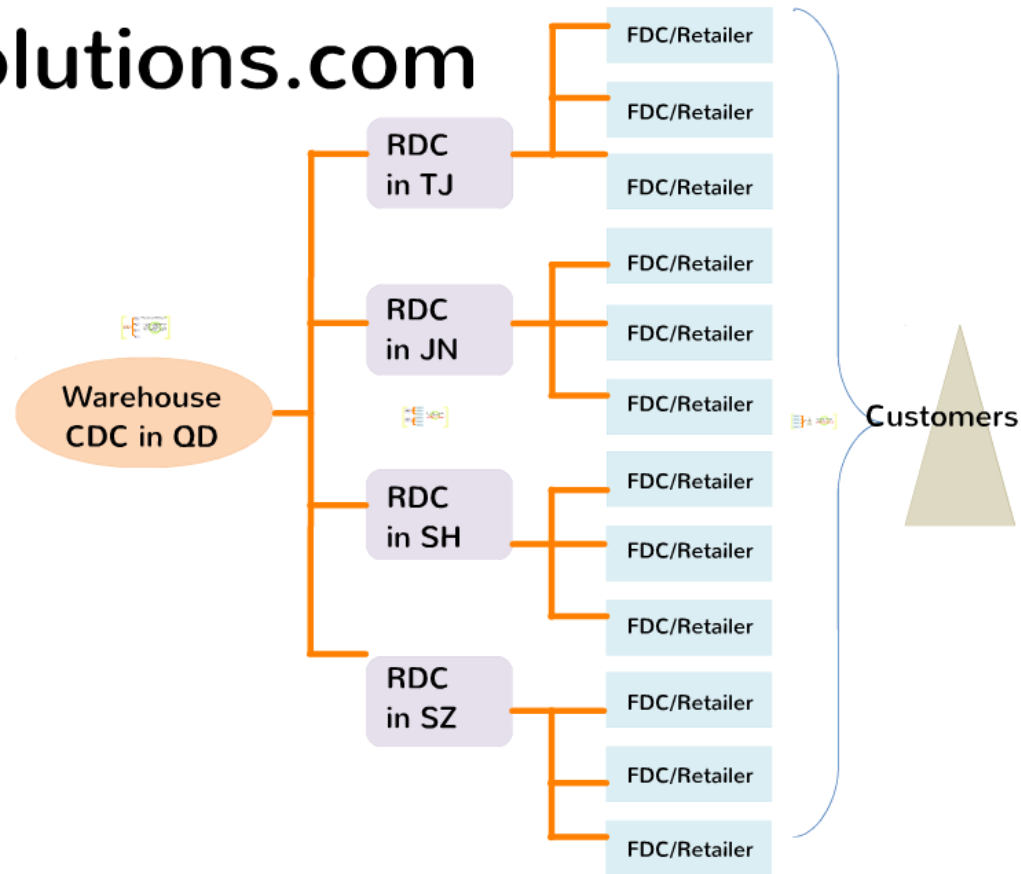

Tsingtao Beer Supply Chain

Thecasesolutions.com

Vendors

customers

Suppliers

Thecasesolutions.com

QINGDAO

Thecasesolutions.com

Distribution Model

Thecasesolutions.com

- Tsingtao Beer and **China Merchants Logistics** opened an independent company to manage the logistics in 2002.
- The distributing centers, all the warehouses and the vehicles are under the logistic company's management.
- The company adjusted the distributing according to the information of the sales plans and the stocks.
- The main goal of the company is to **reduce the stocking cost and transporting cost**; other goal is to **improve the inventory ratio**.

Thecasesolutions.com

Thecasesolutions.com

Tsingtao from the original headquarters and branch warehouses situation has become a

Thecasesolutions.com

To overcome the high risk and high cost of the sales in Accounting Receivable, they canceled many agencies, set up a CDC in QD, and 4 RDCs in TJ, JN, SH, SZ, which is the main market place.