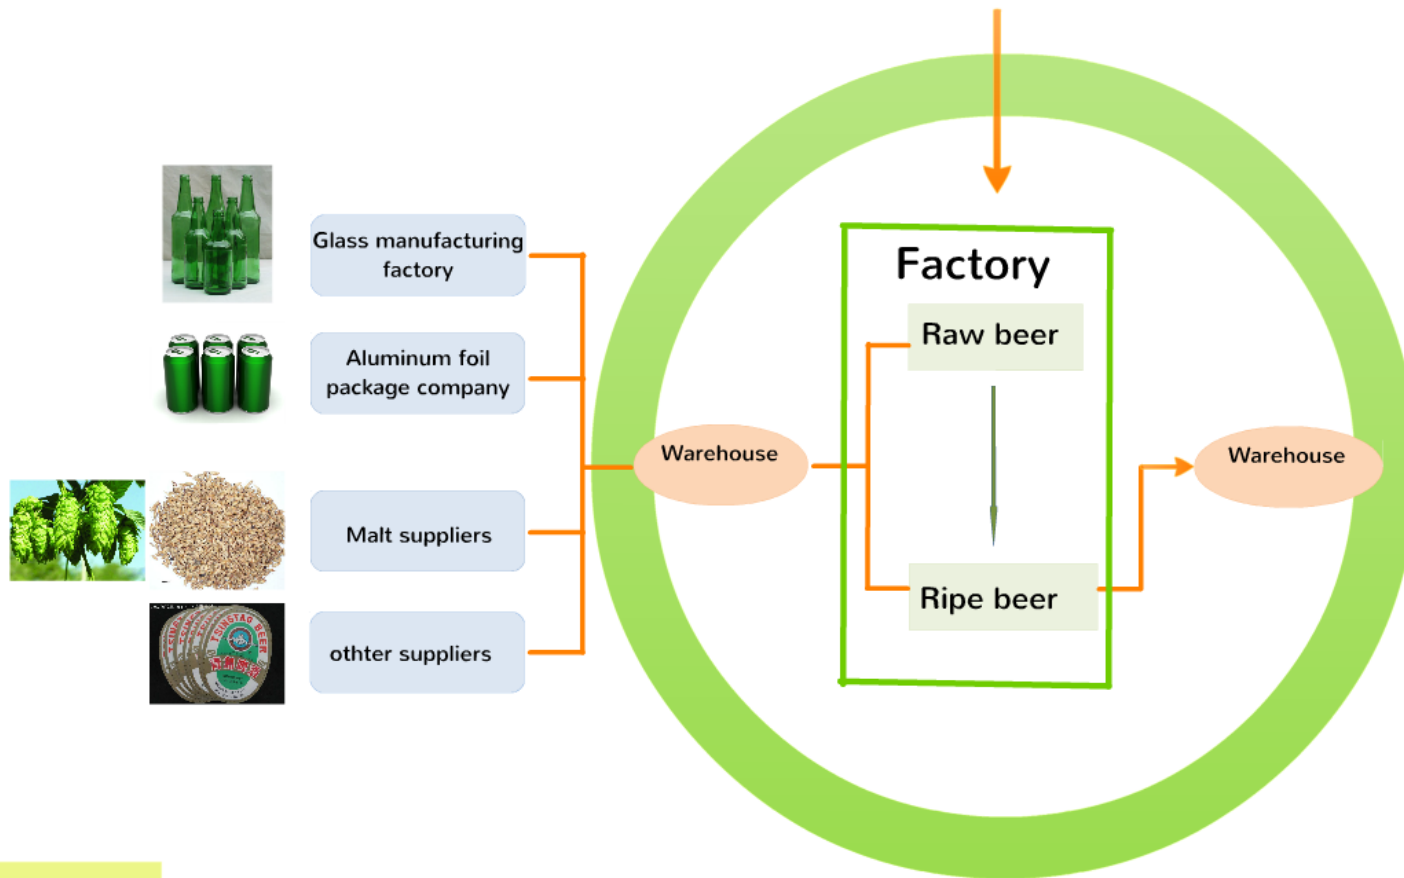

Everybody likes **TSINGTAO**
청타오

TSINGTAO
BEER
青島啤酒

SINCE 1903

M2011923

Liang Liyuan

TSINGTAO BEER CO., LTD. IN QINGDAO, CHINA

The advertisement features a large, condensation-covered green glass bottle of Tsingtao Beer as the central focus. The bottle is set against a background of a bright, sunlit sky with rays of light emanating from behind it. At the base of the bottle, several small, black and white panda figurines are arranged in a semi-circle. The overall aesthetic is clean and professional, typical of a major brand's marketing materials.

Tsingtao Beer Supply Chain

Thecasesolutions.com

Vendors

customers

Suppliers

Thecasesolutions.com

QINGDAO

Thecasesolutions.com

Distribution Model

Thecasesolutions.com

- Tsingtao Beer and **China Merchants Logistics** opened an independent company to manage the logistics in 2002.
- The distributing centers, all the warehouses and the vehicles are under the logistic company's management.
- The company adjusted the distributing according to the information of the sales plans and the stocks.
- The main goal of the company is to **reduce the stocking cost and transporting cost**; other goal is to **improve the inventory ratio**.