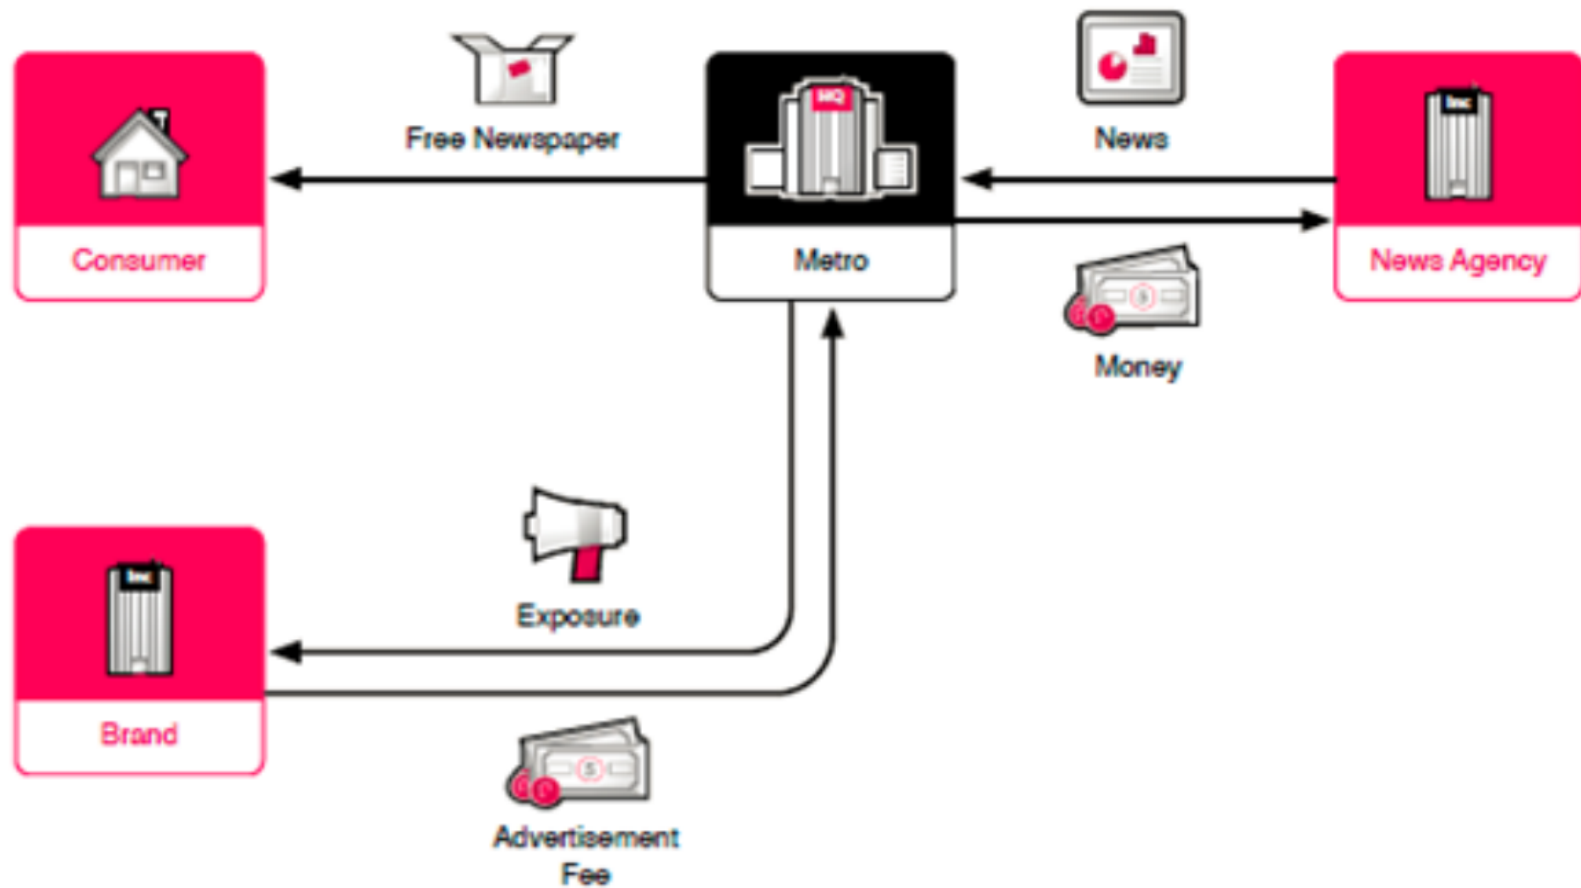

An aerial night view of a city, likely Toronto, showing a dense grid of streets illuminated by streetlights. The sky is a mix of orange and blue, suggesting a sunset or sunrise. The city lights create a complex pattern of lines and dots across the landscape.

Porsche Canada: Selling Winter Driving

Thecasesolutions.com

Thecasesolutions.com

Porsche Canada: Selling Winter Driving

Thecasesolutions.com

БАНК

***Banks are not
subject to disruptive
transformation***

Thecasesolutions.com

Banks are subject to disruptive transformation

 *bitcoin*

Thecasesolutions.com

Thecasesolutions.com

Thecasesolutions.com

Product

Thecasesolutions.com

Experience