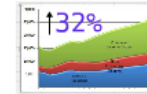

WF = Young; UI = Low; \$ = High

31,500
(currently
employed)

UI < 2%

TheCaseSolutions.com

Largest Local Area Employers:

- Tripwire
- **Elemental**
- Radisys Corporation
- Cadence Design Systems
- GE Health Care
- Coaxis
- **Act-On Software**
- Jive
- Urban Airship
- **Puppet Labs**
- Intel
- Fiserv
- **Janrain**
- Mentor Graphics