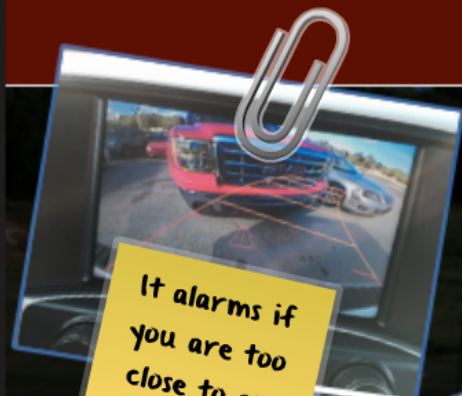

JSW Shoppe - A Unique Distribution Model for Branded Steel

TheCaseSolutions.com

JSW Shoppe - A Unique Distribution Model for Branded Steel

TheCaseSolutions.com

It alarms if you are too close to an object

RISK
Thecasesolutions.com
So people might think "people can track and see where I am" - well there are no worries! my "well security is not at stake with this innovation. The cars do the processing manually and because of this know one can hack the camera or track you."

Located in the back

PRO
Thecasesolutions.com
A big pro is that it helps inexperienced drivers with only a permit can practice parallel parking, and backing up.

Thecasesolutions.com
Robert, John, "What you need to know About Backup Camera" May 2010, "wonder.com/articles/backup-camera-20100509.html"

CON
Thecasesolutions.com
But the cons of this tech is going to affect drivers in some way such as creating a false sense of security and does not prevent front over which is when a vehicle runs over something or someone such as a small child

Are available in these companies modals

PRO

Thecasesolutions.com

A big pro is that it helps inexperienced drivers with only a permit can practice parallel parking, and backing up.

CON

Thecasesolutions.com

But the cons of this tech is going to affect drivers in some way such as creating a false sense of security and does not prevent front over which is when a vehicle runs over something or someone such as a small child