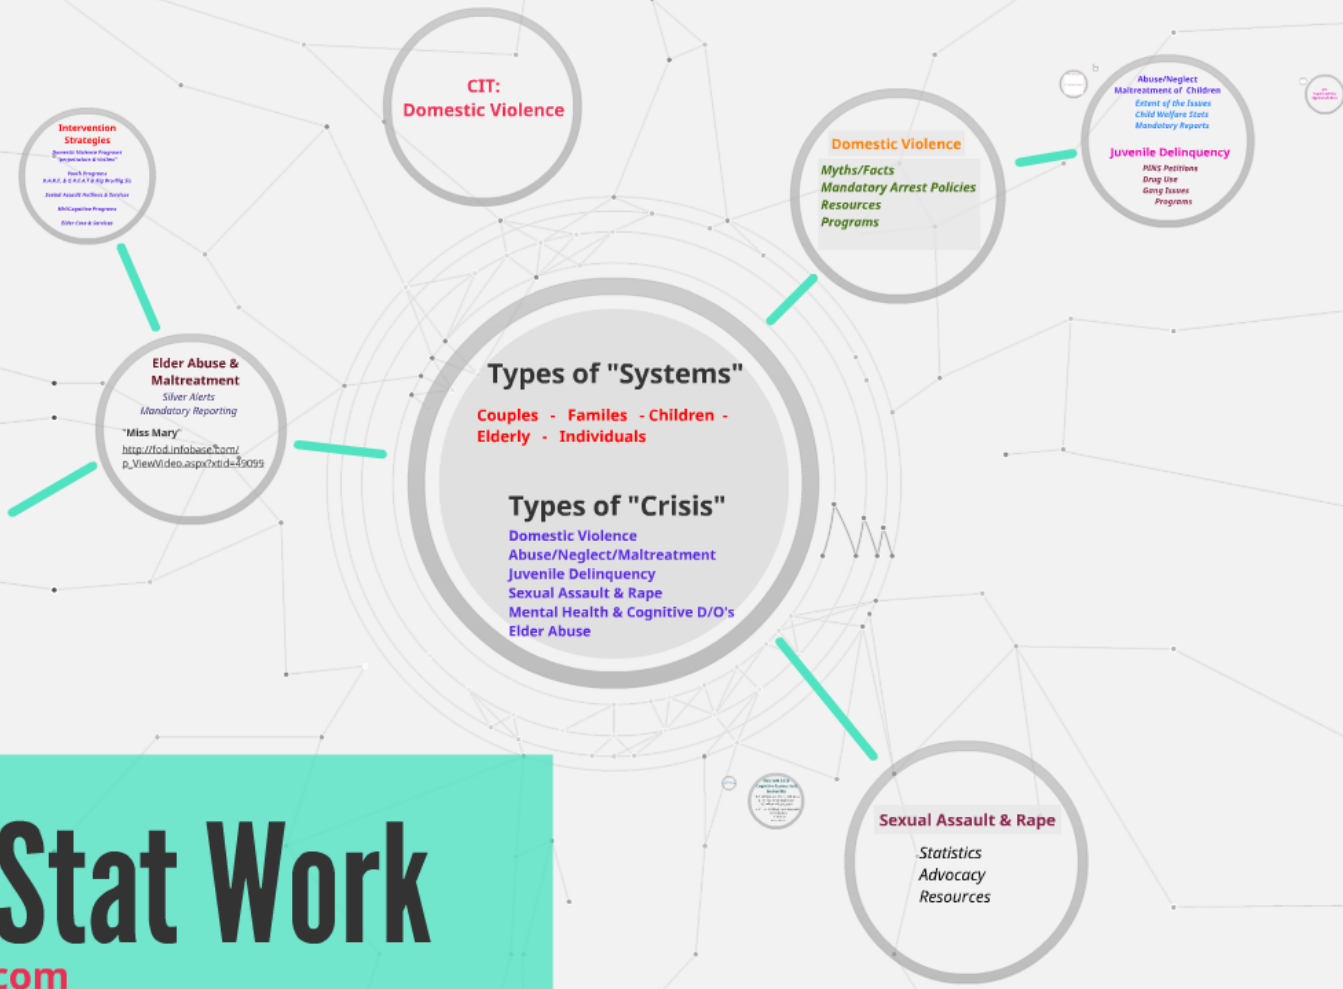

# Week 4 Stat Work

TheCasesolutions.com

# Types of "Systems"

**Couples - Families - Children -  
Elderly - Individuals**

# Types of "Crisis"

**Domestic Violence  
Abuse/Neglect/Maltreatment  
Juvenile Delinquency  
Sexual Assault & Rape  
Mental Health & Cognitive D/O's  
Elder Abuse**