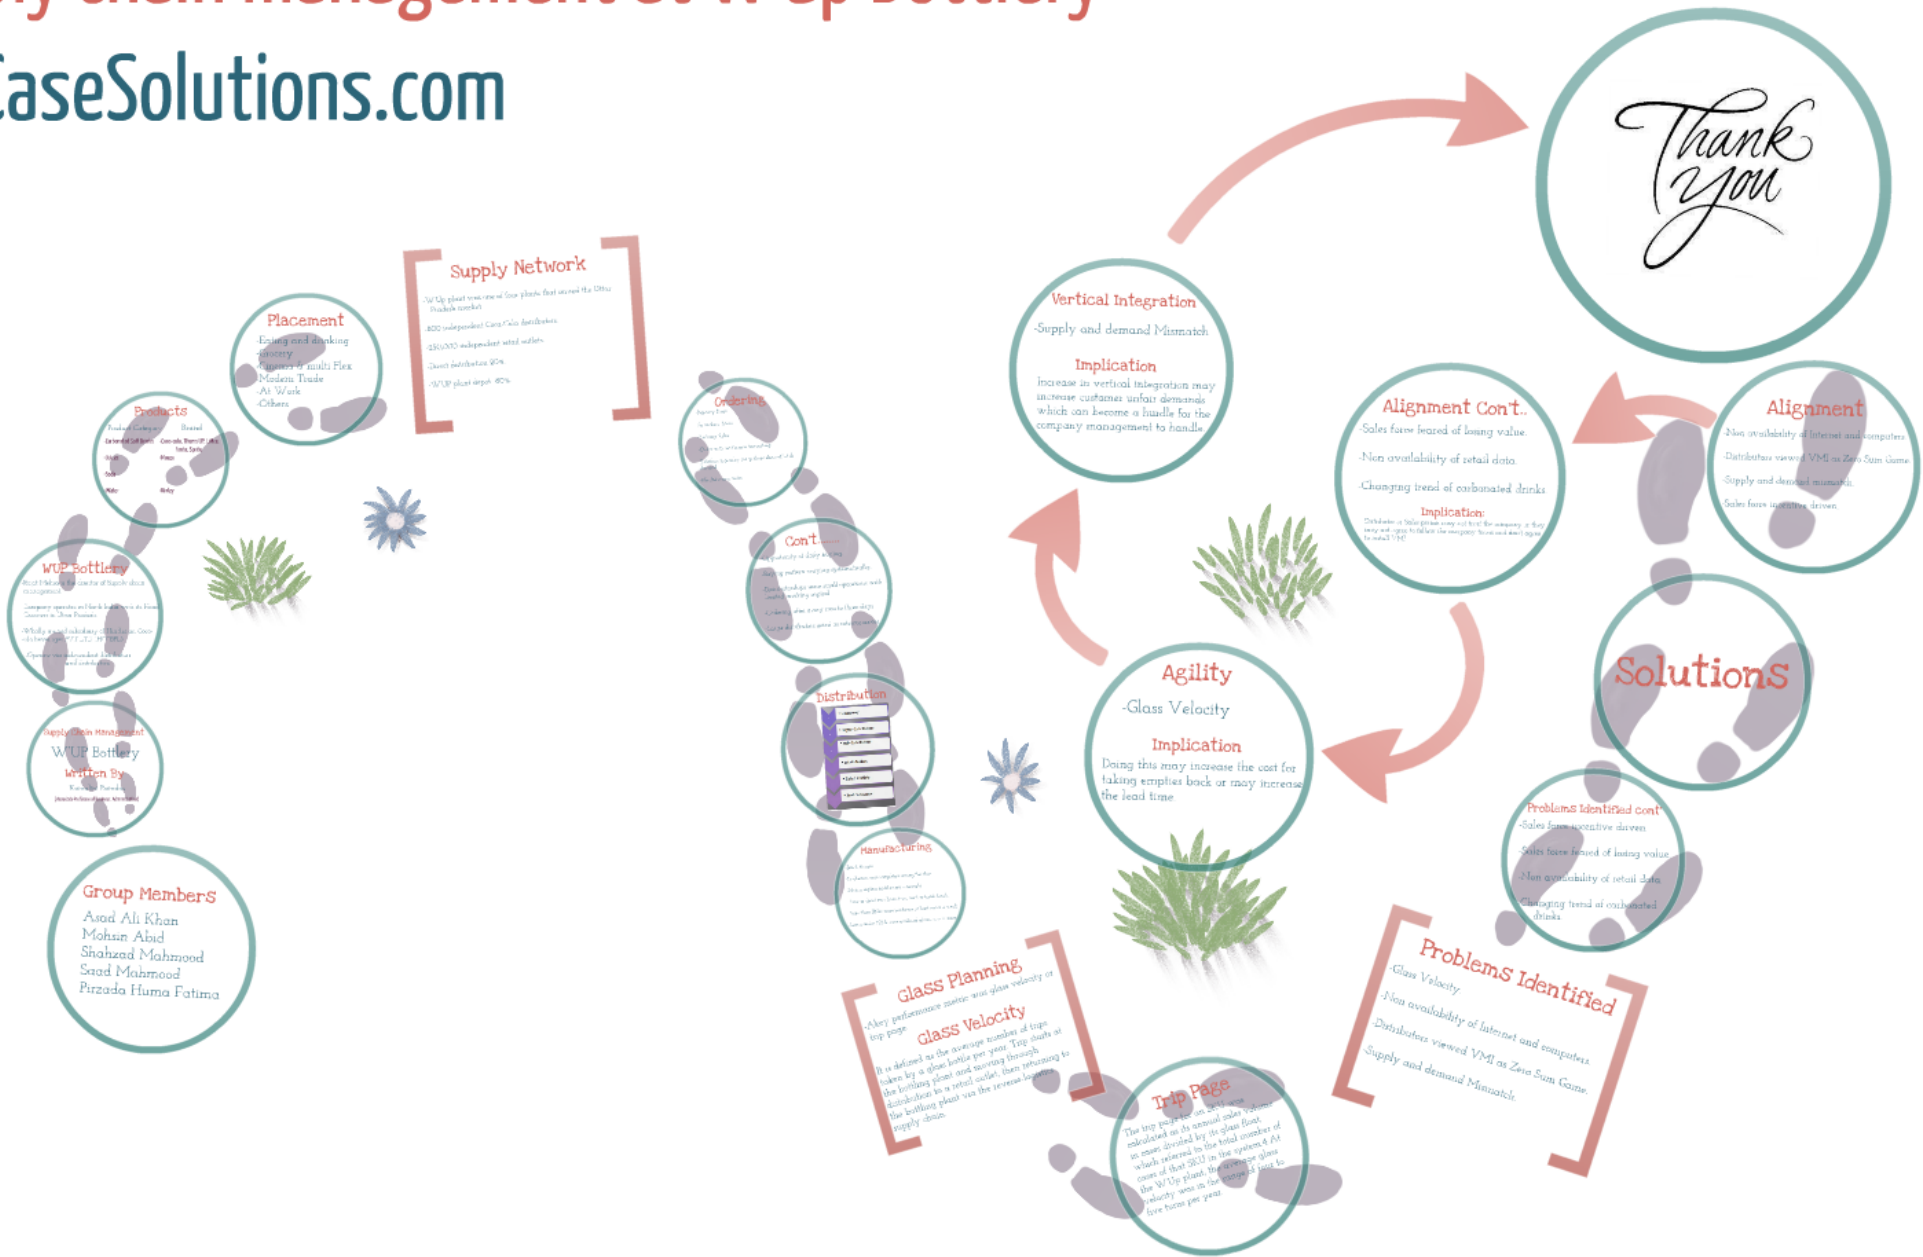

Supply chain management at W'up Bottlery

TheCaseSolutions.com

Supply chain management at W'up Bottlery

TheCaseSolutions.com

Group Members

Asad Ali Khan

Mohsin Abid

Shahzad Mahmood

Saad Mahmood

Pirzada Huma Fatima

Supply Chain Management

W'UP Bottlery

Written By

Kamalini Ramdas

(Associate Professor of Business Administration)

WUP Bottlery

- Rajat Mehra is the director of Supply chain management.
- Company operates in North India with its Head Quarters in Uttar Pradesh.
- Wholly owned subsidiary of Hindustan Coca-cola beverages PVT LTD (HCCBPL).
- Operate via independent distributors and distributors.

-Water

-Kinley