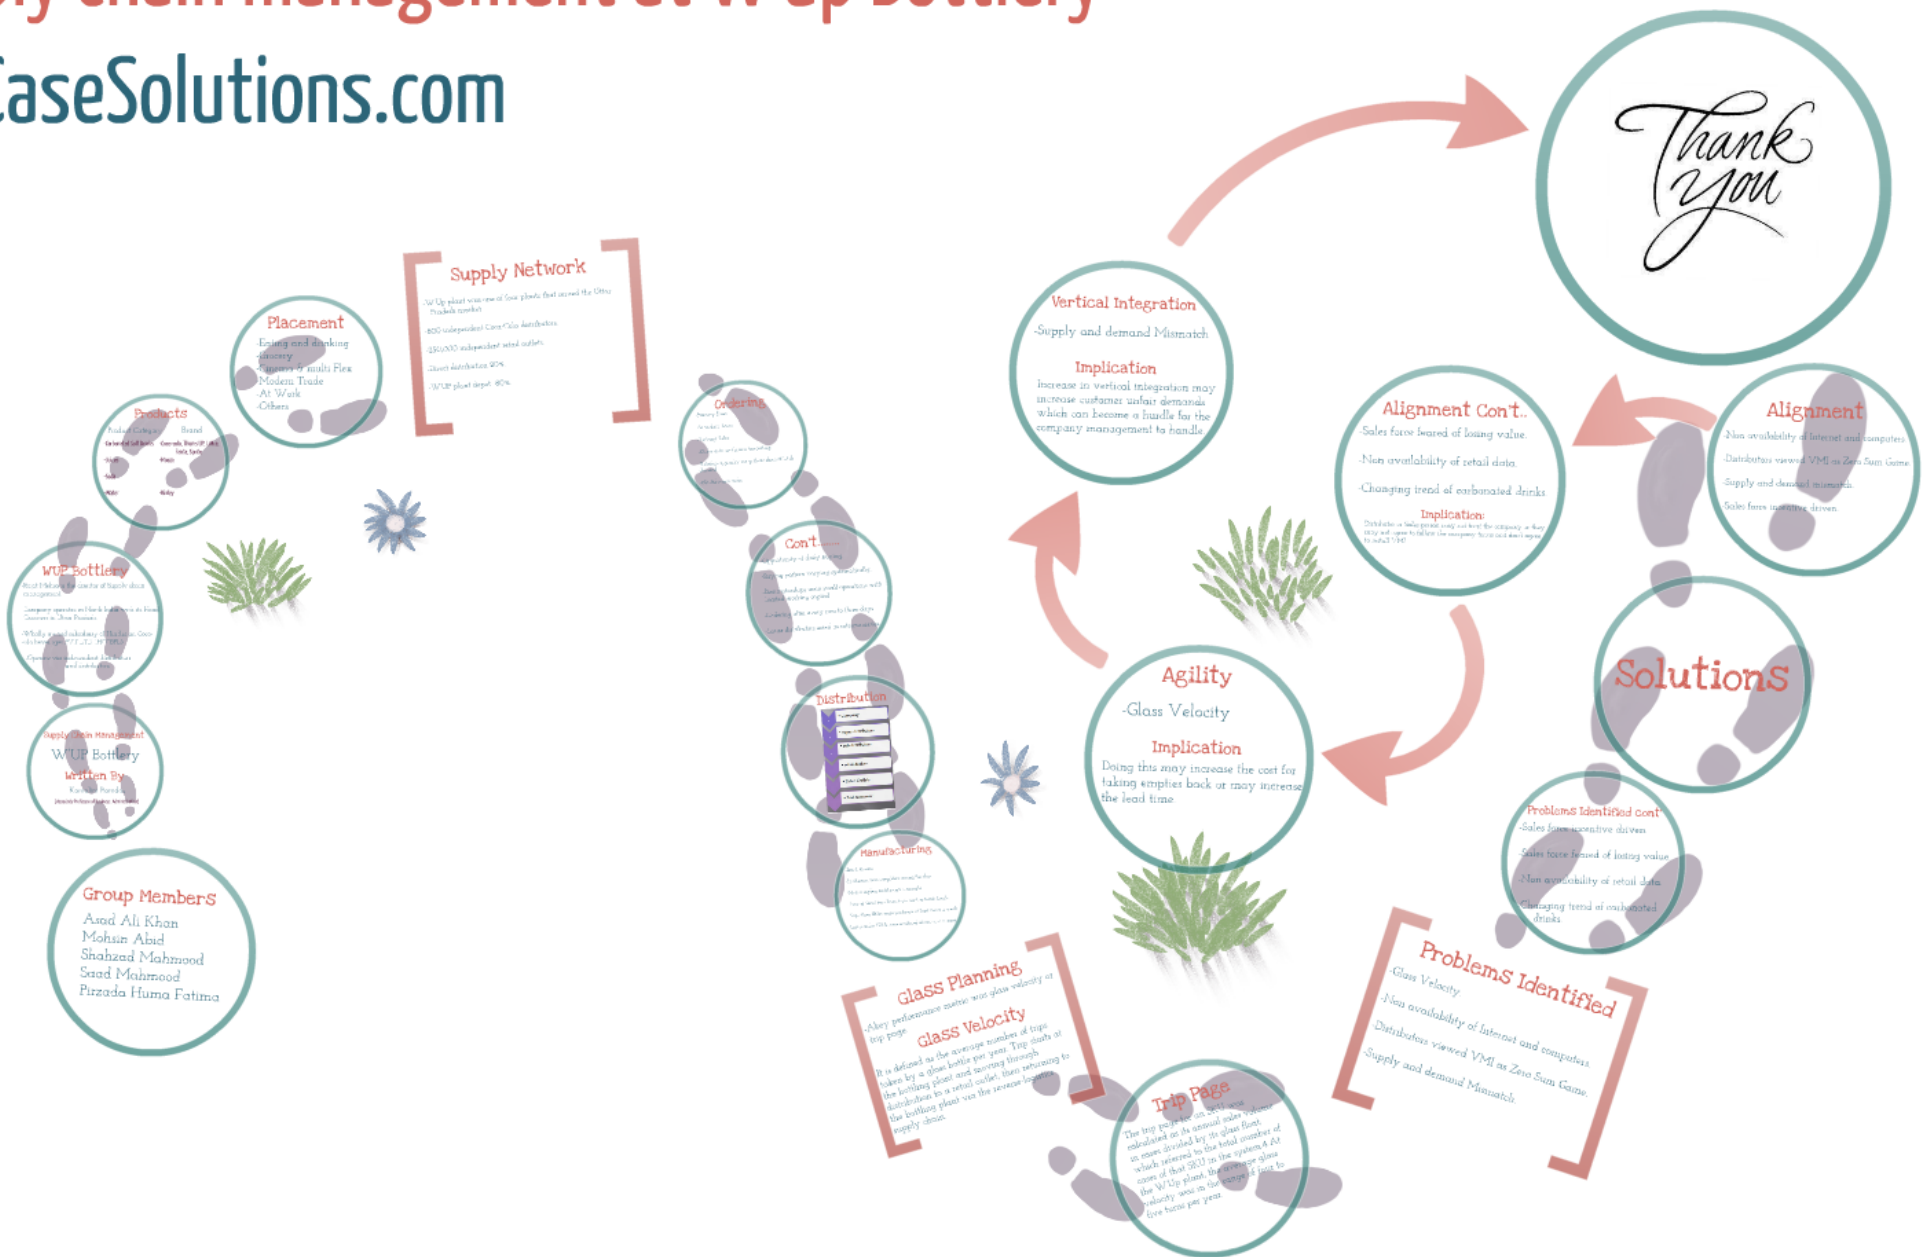

Supply chain management at W'up Bottlery

TheCaseSolutions.com

Supply chain management at W'up Bottlery

TheCaseSolutions.com

Group Members

Asad Ali Khan

Mohsin Abid

Shahzad Mahmood

Saad Mahmood

Pirzada Huma Fatima

Supply Chain Management

W'UP Bottlery

Written By

Kamalini Ramdas

(Associate Professor of Business Administration)

WUP Bottlery

- Rajat Mehra is the director of Supply chain management.
- Company operates in North India with its Head Quarters in Uttar Pradesh.
- Wholly owned subsidiary of Hindustan Coca-cola beverages PVT LTD (HCCBPL).
- Operate via independent distributors and distributors.

-Water

-Kinley