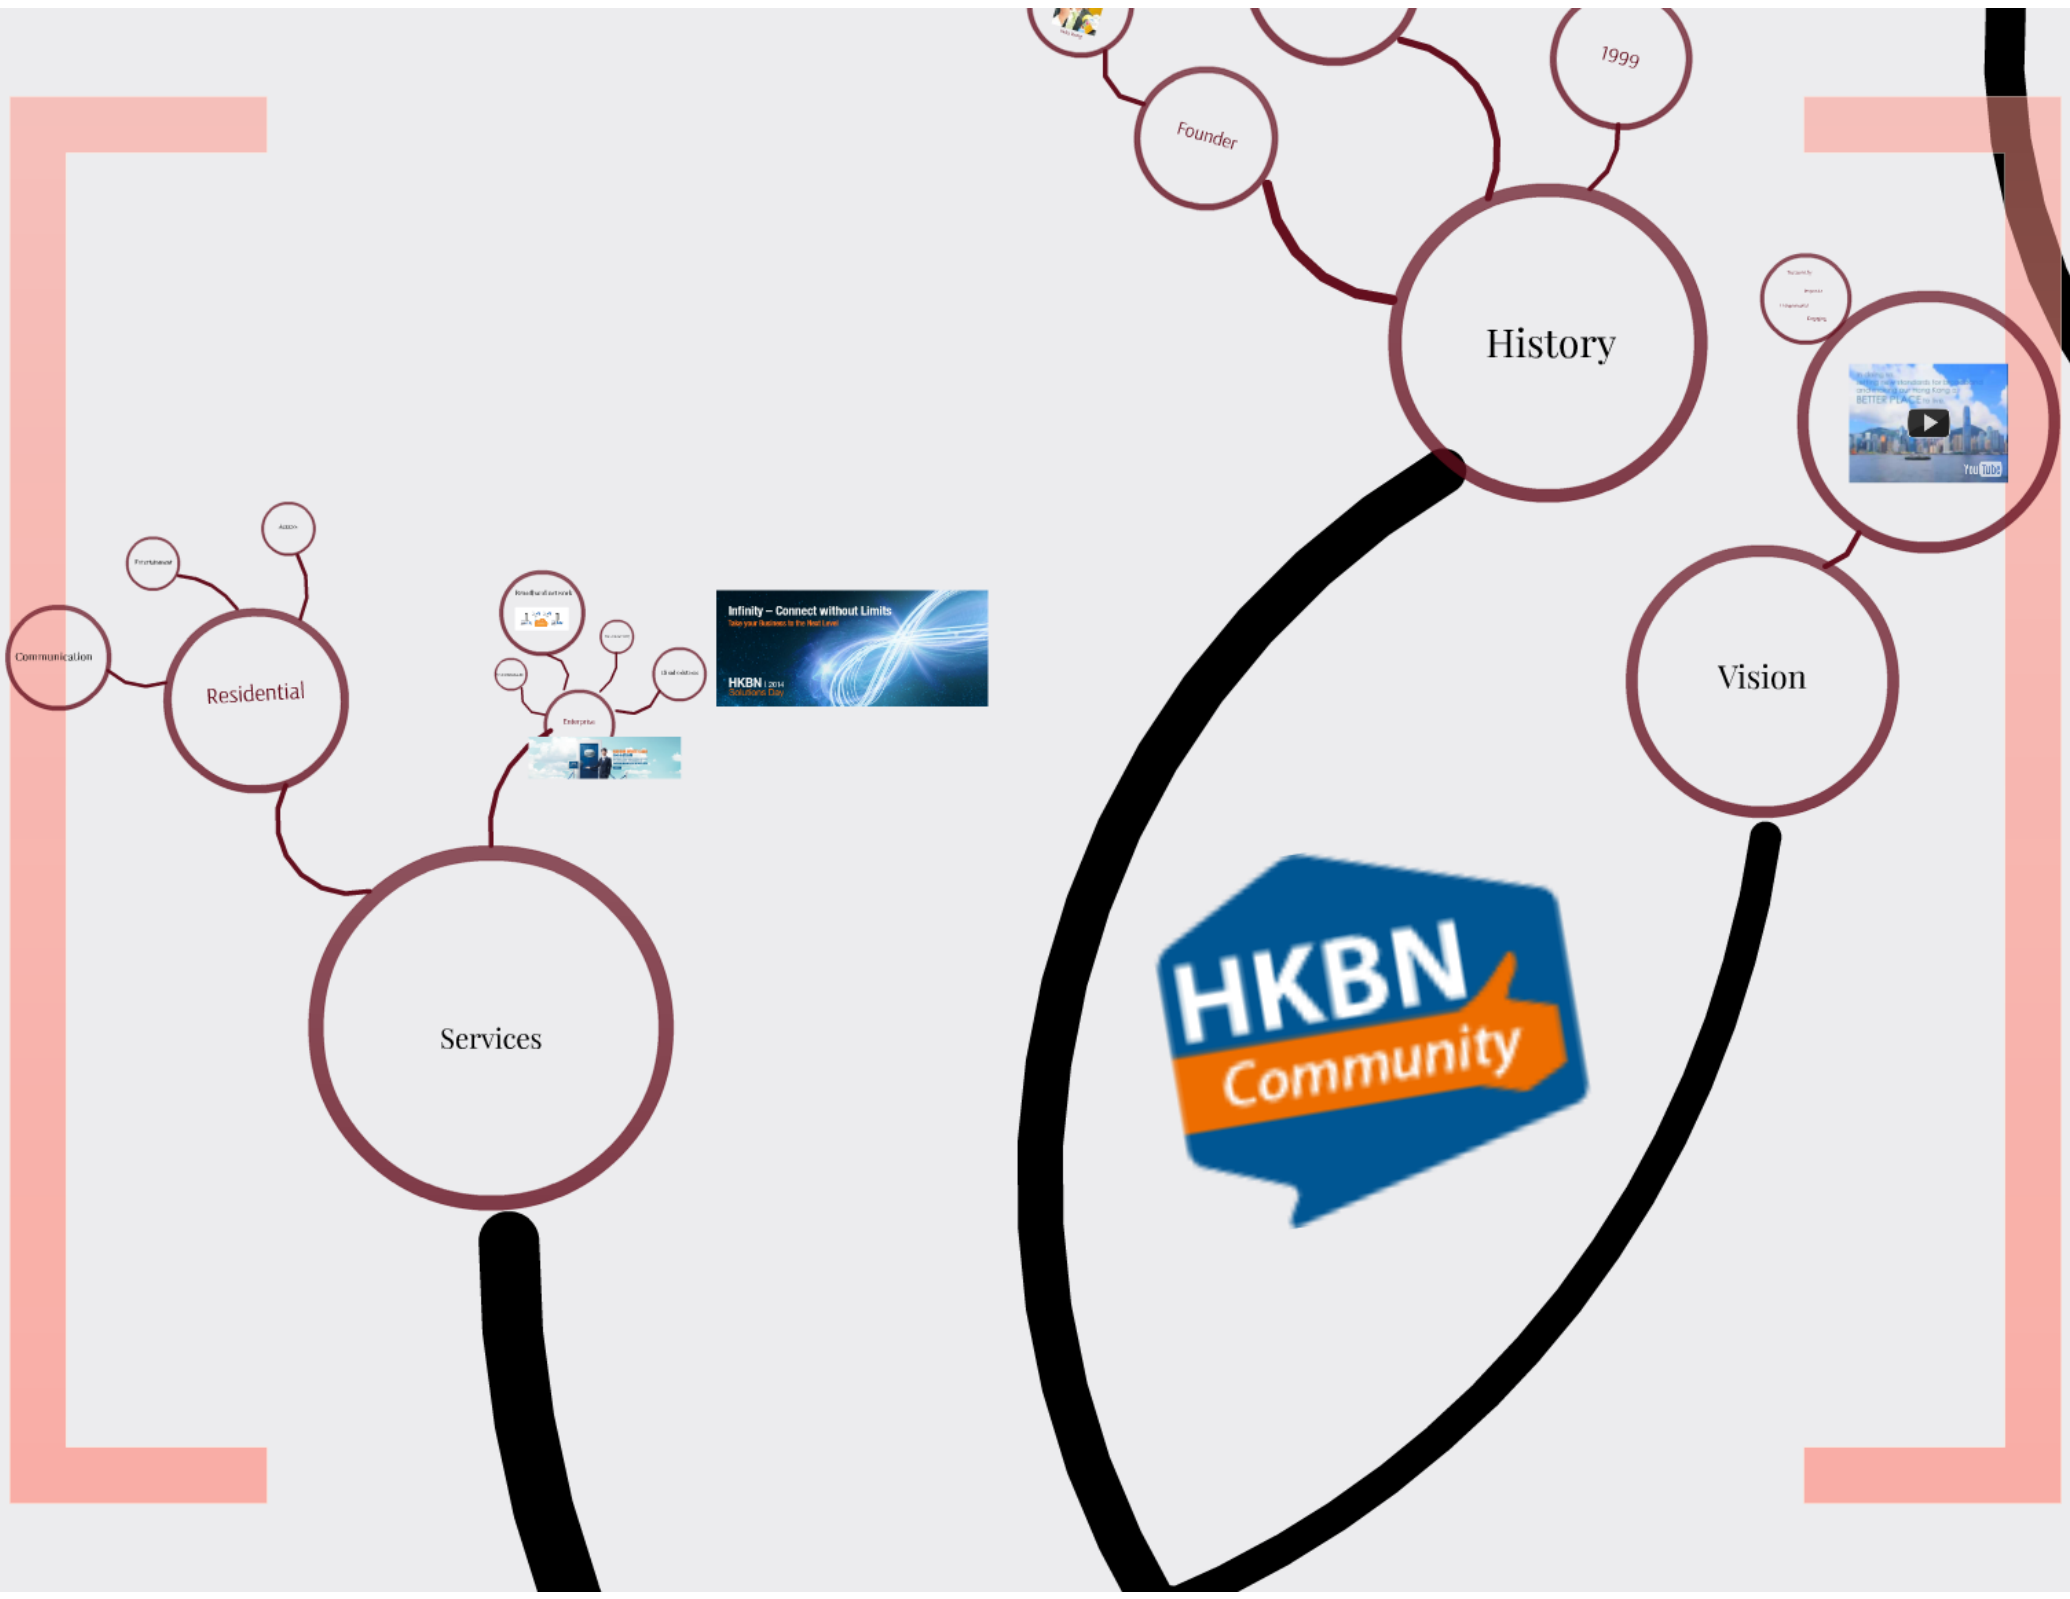

# Reaching the Summit and Beyond: Hong Kong Broadband Network's Innovative Approach to Talent Engagement

Group name: Plum Blossom

Cho tze yan  
Lai mei wa  
Lee yee ki

History

1999

Founder

Search  
Power  
Management  
Energy

Cloud services

Managed services

A magnifying glass with a black handle and a dark red frame is positioned over the word "History". The word is written in a black, serif font and is centered within the circular lens of the magnifying glass. The background is a light gray color.