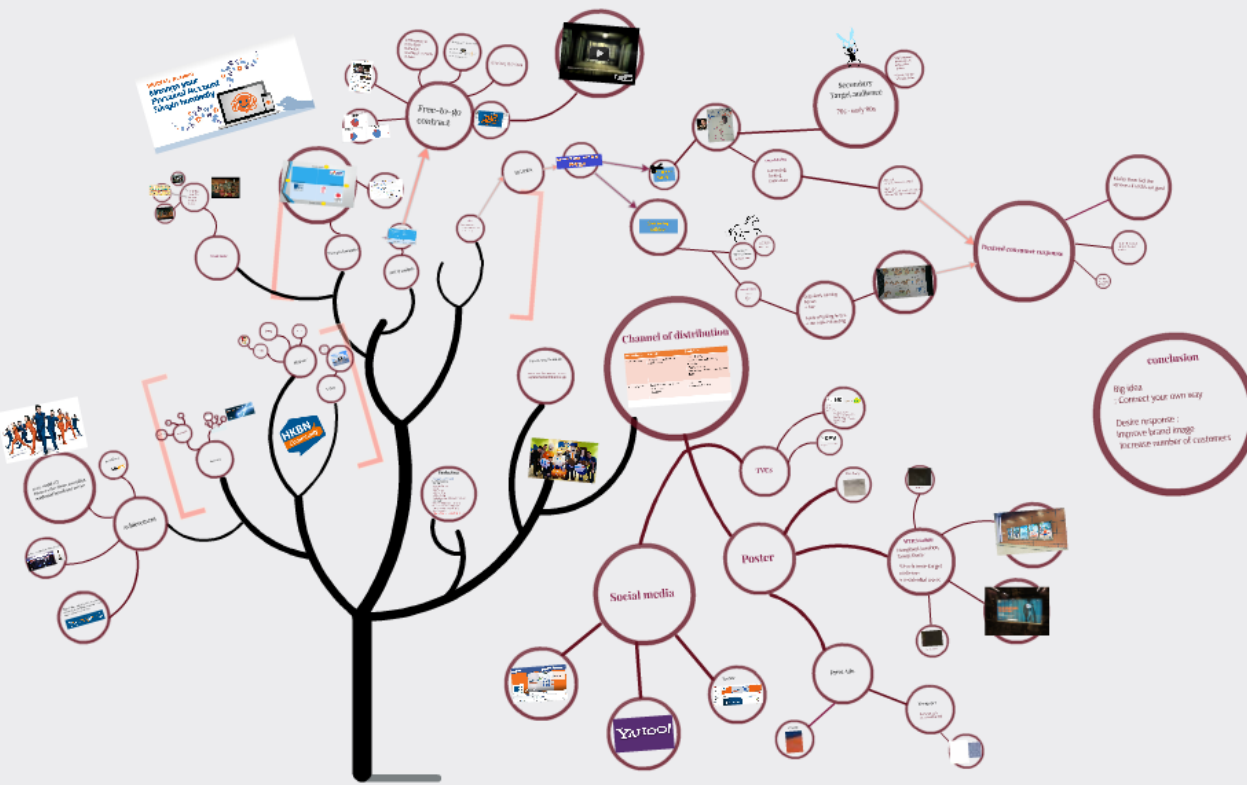

# Reaching the Summit and Beyond: Hong Kong Broadband Network's Innovative Approach to Talent Engagement

Group name: Plum Blossom

Cho tze yan  
Lai mei wa  
Lee yee ki

History

1999

Founder

Search  
Power  
Management  
Energy

Vision

Services

Residential

Communication

Broadband

ADSL

Enterprise

Professional services

Cloud services

Managed services

A magnifying glass with a black handle and a dark red frame is positioned over the word "History". The word is written in a black, serif font and is centered within the circular lens of the magnifying glass. The background is a light gray color.

History