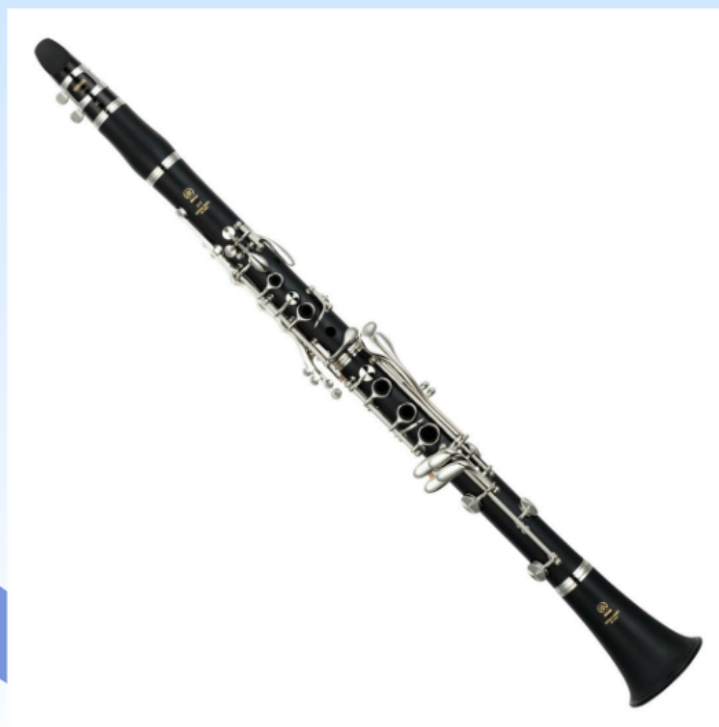

- Woodwinds
- Brass
- Percussion
- Strings

- About 2 feet long
- Uses a Double Reed

Woodwinds

Bassoon

thecasesolutions.com

- About 4.5 feet long
- Also a Double Reed
- Held in place by a strap that sits underneath the player

Thecasesolutions.com

- Oboe
- Bassoon
- Clarinet
- Flute

Flute

- Despite not using a reed, it is still considered a woodwind

thecasesolutions.com

Oboe

Thecasesolutions.com

- About 2 feet long
- Uses a Double Reed

Bassoon

Thecasesolutions.com

- About 4.5 feet long
- Also a Double Reed
- Held in place by a strap that sits underneath the player

Clarinet

- Similar in size to the oboe
- Uses a single reed

Thecasesolutions.com

Flute

- Despite not using a reed, it is still considered a woodwind

Thecasesolutions.com