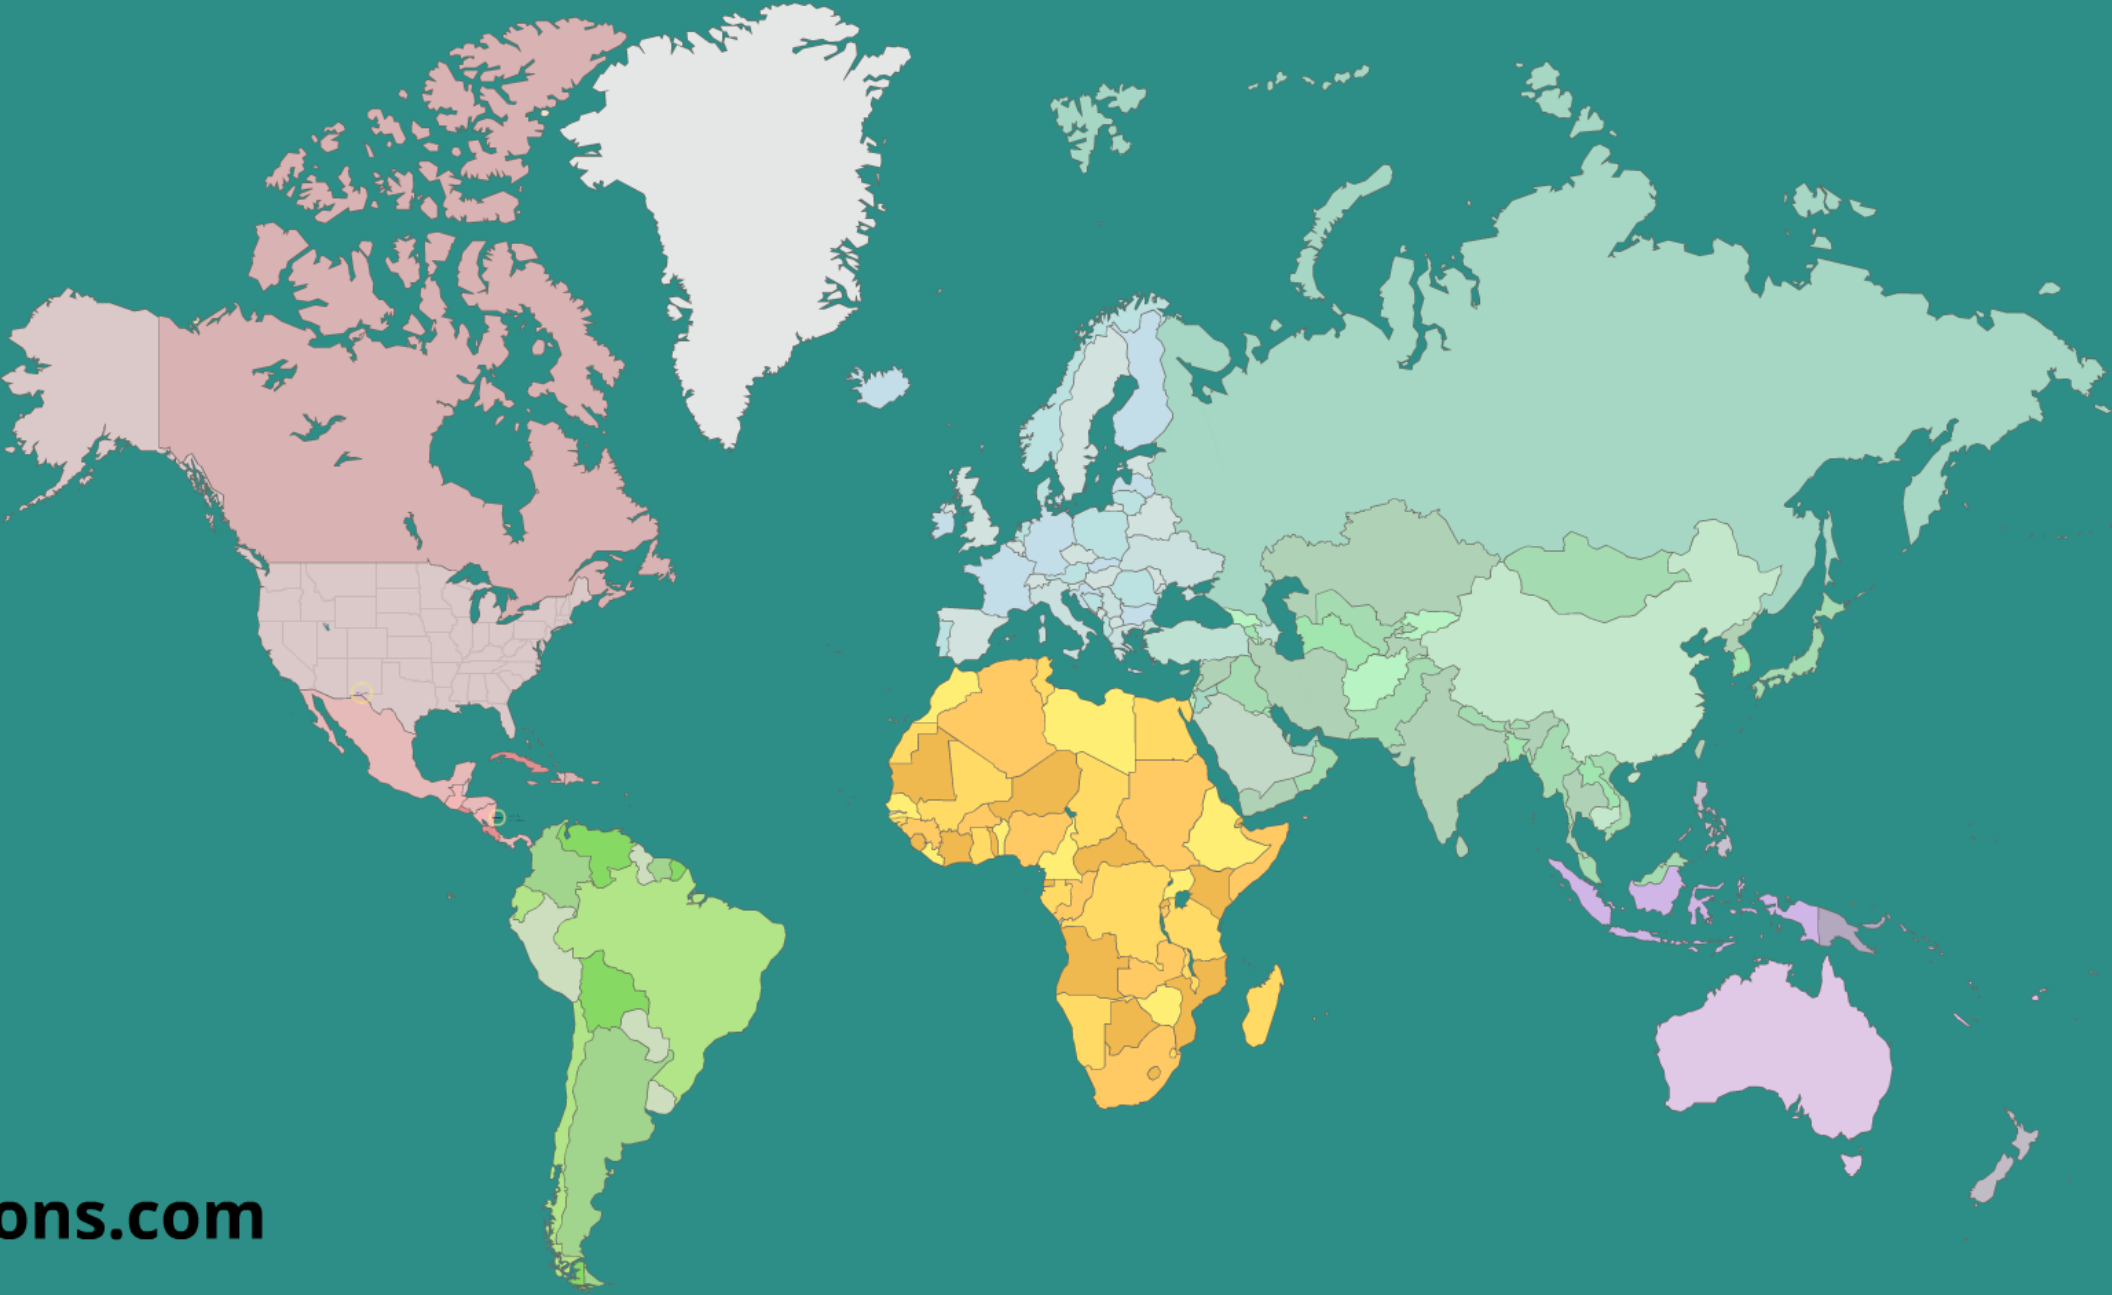

Acquisition of copano energy, l.l.c

ons.com

Occipity Seasons

- Occipity seasons: December to May
- 6-8 Day Seasons
- 10-15 Day Seasons
- 20-30 Day Seasons

Wages & Health Insurance & Benefits

Wages:

- 10-15 Day Seasons
- 20-30 Day Seasons

Health Insurance & Benefits:

- Health Insurance
- Life Insurance
- Disability Insurance
- 401(k) Plan

Wages & Health Insurance & Benefits

Wages:

- 10-15 Day Seasons
- 20-30 Day Seasons

Health Insurance & Benefits:

- Health Insurance
- Life Insurance
- Disability Insurance
- 401(k) Plan

Wages & Health Insurance & Benefits

Wages:

- 10-15 Day Seasons
- 20-30 Day Seasons

Health Insurance & Benefits:

- Health Insurance
- Life Insurance
- Disability Insurance
- 401(k) Plan

Infrastructure

Infrastructure:

- 10-15 Day Seasons
- 20-30 Day Seasons

Wages & Health Insurance & Benefits

Wages:

- 10-15 Day Seasons
- 20-30 Day Seasons

Health Insurance & Benefits:

- Health Insurance
- Life Insurance
- Disability Insurance
- 401(k) Plan

Taxi vs. Shuttle

Taxi vs. Shuttle:

- 10-15 Day Seasons
- 20-30 Day Seasons

Limited Potable Water

Limited Potable Water:

- 10-15 Day Seasons
- 20-30 Day Seasons

Water Filtration Plant

Water Filtration Plant:

- 10-15 Day Seasons
- 20-30 Day Seasons