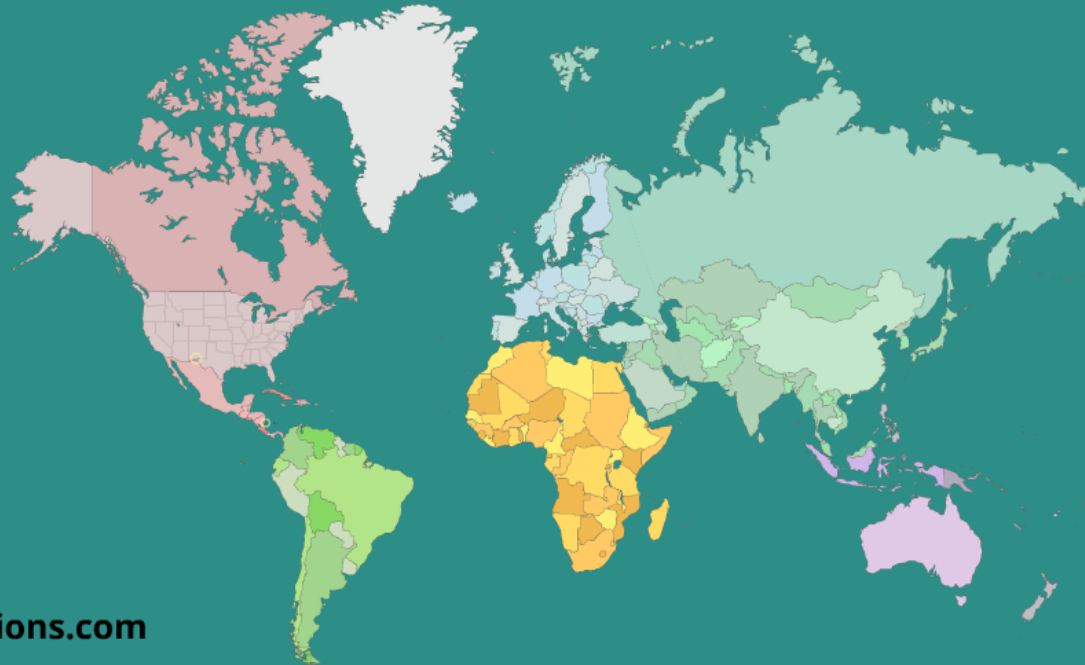

Kinder morgan energy partners, l.p. Acquisition of copano energy, l.l.c

Thecasesolutions.com