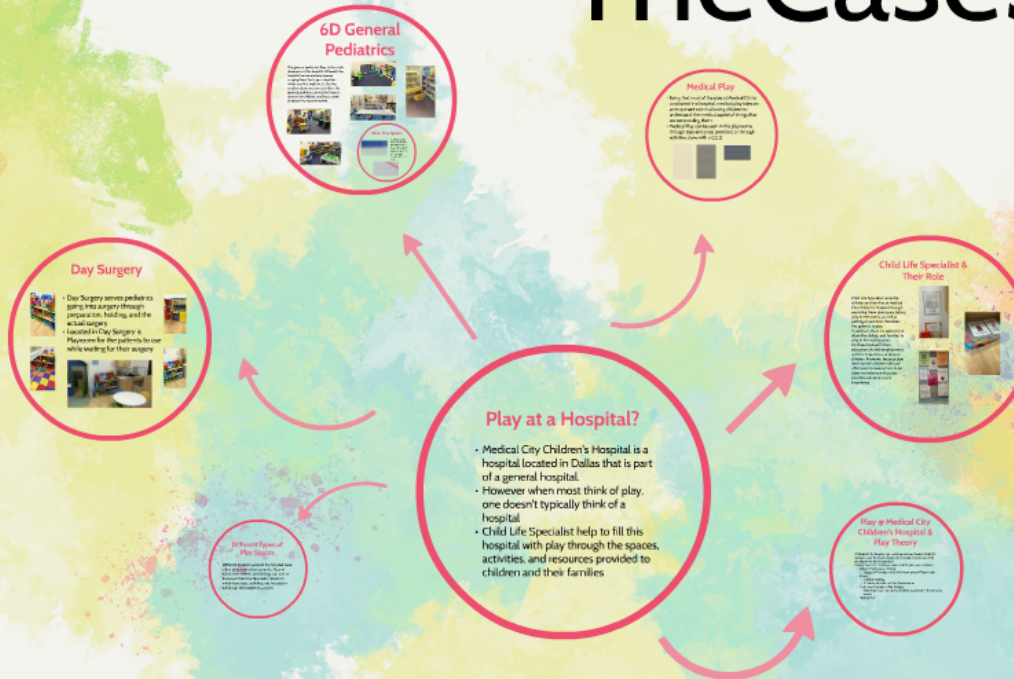

## MEDICAL CITY CHILDREN'S HOSPITAL PLAY SPACE

## Play at a Hospital?

- Medical City Children's Hospital is a hospital located in Dallas that is part of a general hospital.
- However when most think of play, one doesn't typically think of a hospital
- Child Life Specialist help to fill this hospital with play through the spaces, activities, and resources provided to children and their families