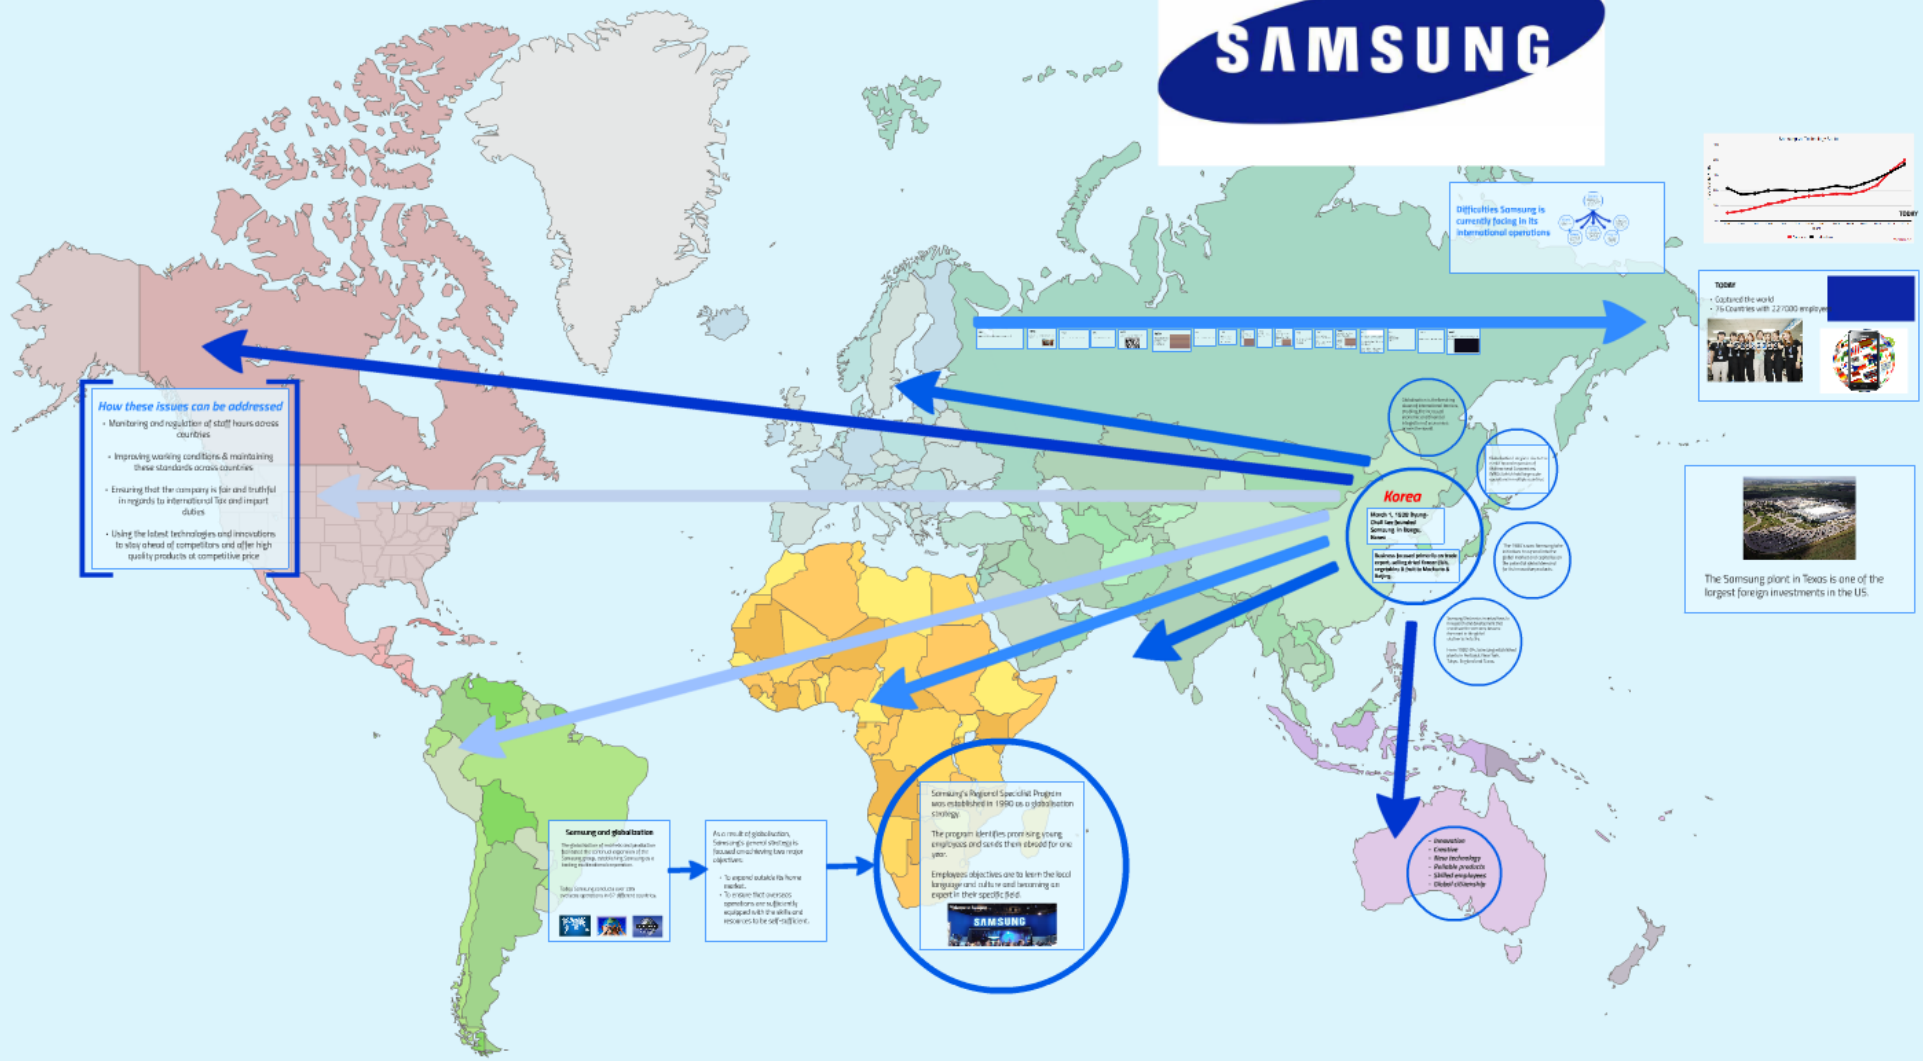

Employment details in Korea and overseas (Samsung)

Employment details in Korea and overseas (Samsung)

Korea

March 1, 1938 Byung-Chull Lee founded Samsung in Daegu, Korea

Business focused primarily on trade export, selling dried Korean fish, vegetables & fruit to Manchuria & Beijing.

Multinationals
(MNCs) which
operations i

The
initia
glob
the p
for i

1969

Samsung-Sanyo Electronics established

1970

Black and white TV model production started by Samsung Sanyo (model: P-3202)

1974

Washing machine & refrigerator production began