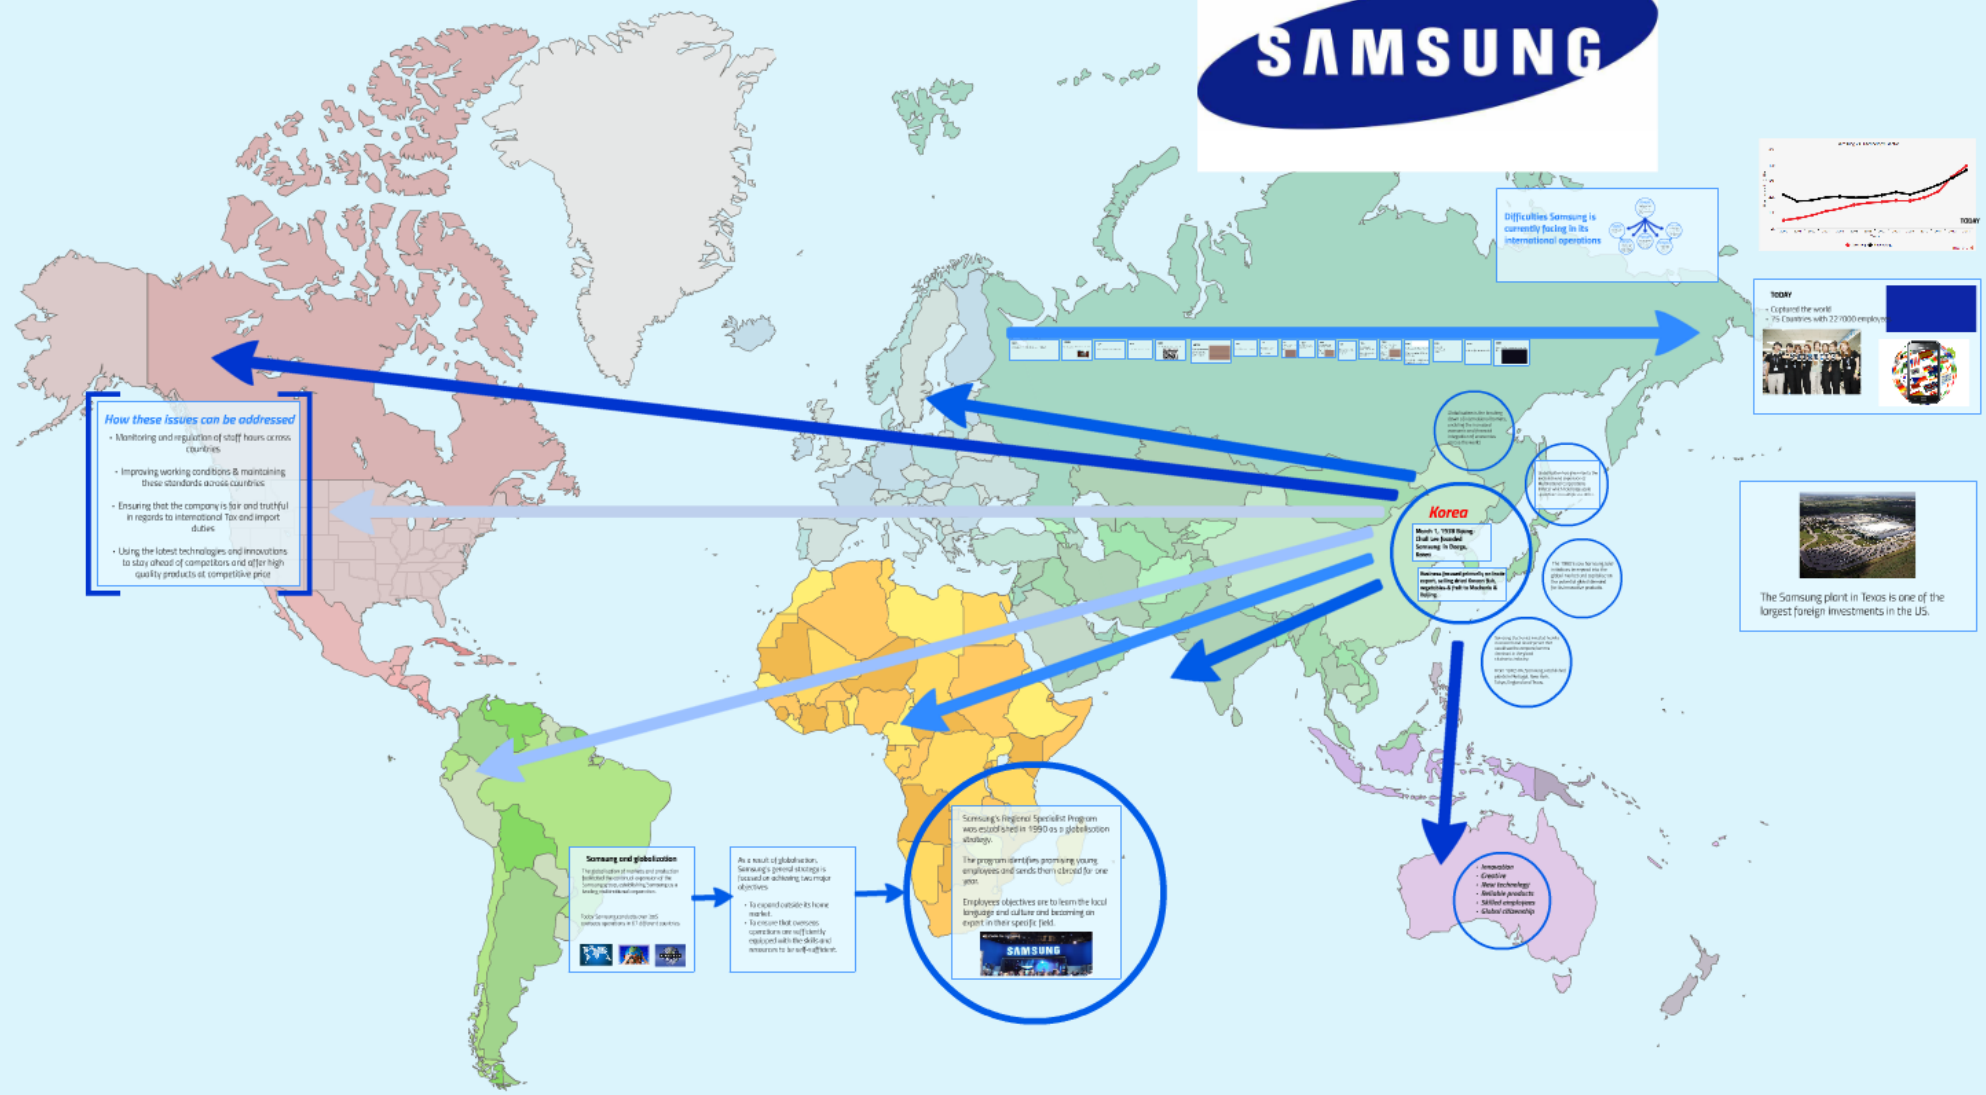

Employment details in Korea and overseas (Samsung)

Employment details in Korea and overseas (Samsung)

Korea

March 1, 1938 Byung-Chull Lee founded Samsung in Daegu, Korea

Business focused primarily on trade export, selling dried Korean fish, vegetables & fruit to Manchuria & Beijing.

Multinationals
(MNCs) which
operations i

The
initia
glob
the p
for i

1969

Samsung-Sanyo Electronics established

1970

Black and white TV model production started by Samsung Sanyo (model: P-3202)

1974

Washing machine & refrigerator production began