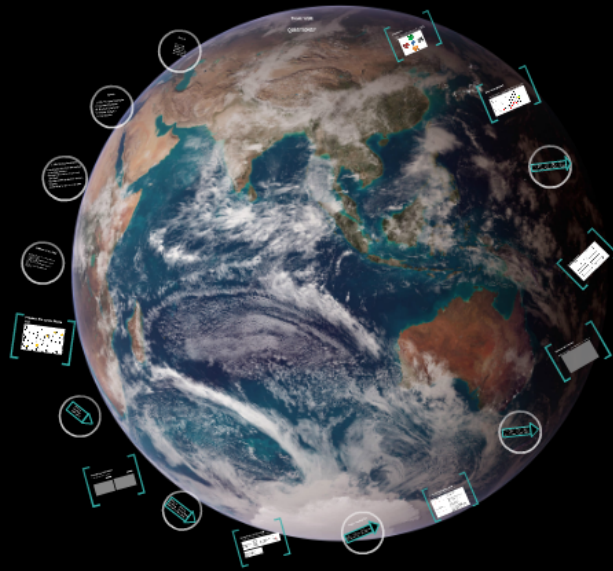

ATH Micro Technology

Thecasesolutions.com

ATH Micro Technology

Thecasesolutions.com

A satellite view of Earth showing the Middle East and surrounding regions. A large, semi-transparent white circle is overlaid on the image, framing the text. The text is centered within this circle.

Team 1

Linh Hoang

Pauline Cole

Gabrielle Cohen

Marisol Sanchez

David Sukiassyan

A satellite view of the Earth, showing the Middle East and surrounding regions. A large, semi-transparent circular overlay is centered on the image, containing the text. The text is white and bold, set against the dark background of the circular overlay.