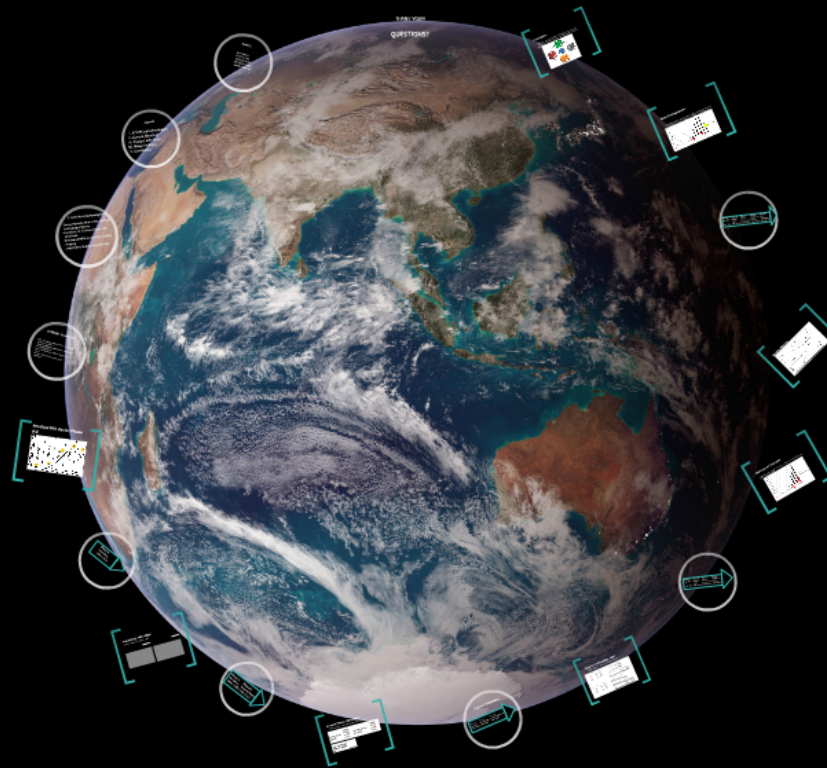

ATH Micro Technology

Thecasesolutions.com

ATH Micro Technology

Thecasesolutions.com

A satellite view of Earth showing the Middle East and surrounding regions. A large, semi-transparent white circle is overlaid on the image, framing the text. The text is centered within this circle.

Team 1

Linh Hoang

Pauline Cole

Gabrielle Cohen

Marisol Sanchez

David Sukiassyan

A satellite view of the Earth, showing the Middle East and surrounding regions. A large, semi-transparent circular overlay is centered on the image, containing the text. The text is white and bold, set against the dark background of the circular overlay.