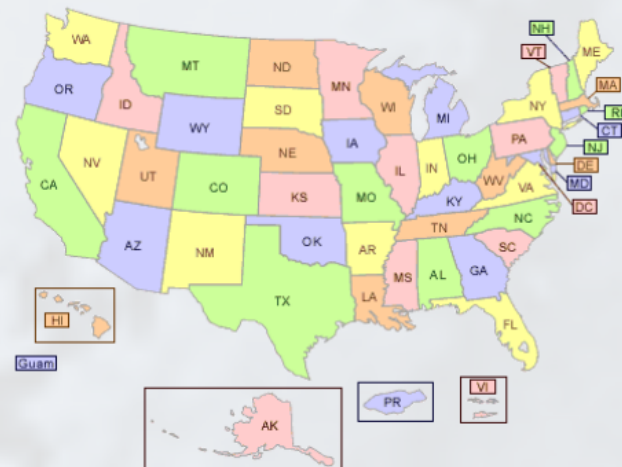

# Verbeek Packaging Worldwide (A): The TotPet France Account

TheCaseSolutions.com

***MATHEW  
LAUMBACH***

RECYCLING and what it's about.

**TheCaseSolutions.com**

# *The US produces what percent of the worlds wast?*

The United States Produces 30% of the World's wast. The united states consumes 30 % of the worlds wast although it holds only 5% of the worlds population.<http://greenanswers.com>

Which state in our country has the highest recycling rate, and what is the rate?

Oregon has the highest recycling rate in the United States and that rate is 46.7 % [http://greenliving.lovetoknow.com/United\\_States\\_Recycling\\_Statistics](http://greenliving.lovetoknow.com/United_States_Recycling_Statistics)