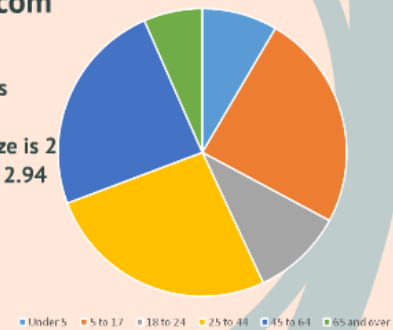

Thecasesolutions.com

Thecasesolutions.com Ecological System

Thecasesolutions.com
Sherman Park
An Ecological Systems
Perspective

by Emily

Organization & Population Demographics

Thecasesolutions.com

54.87% Female
67.27% of Households
belong to families
Average household size is 2
Average family size is 2.94

Population by Age

Population Demographics

Thecasesolutions.com
Population: 34,912
Density: 10,612 people per mi²
Diversity:

Population by Race

- White, Not Hispanic
- Black, Not Hispanic
- American Indian and Alaska Native, Not Hispanic
- Asian, Not Hispanic
- Native Hawaiian and other Pacific Islander, Not Hispanic
- Other, Not Hispanic
- Reporting any race, Hispanic
- Reporting Two or More Races, not Hispanic

Thecasesolutions.com

Sherman Park

An Ecological Systems Perspective

b

Pop

Demo

Population Demographics Thecasesolutions.com

Population: 34,912