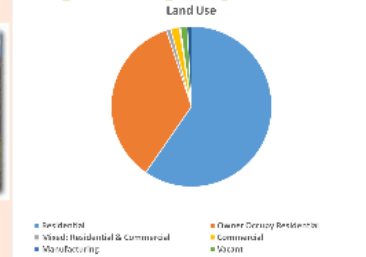

Environment

Thecasesolutions.com

Technology

- Sherman Park Community Association.
- At approximately 3.92 mi², the neighborhood is easy to navigate on foot.
- Milwaukee County Transit System- approximately 7 bus lines.

Spatial Organization

Changes in the Sherman Park Community

- Originally inhabited by German professionals.
- In 1971, the SPCA was created. A neighborhood association committed to racial integration and ensuring quality of living.
- Sherman Park Area Congregation: Representatives from Catholic, Protestant, and Jewish faiths.
- Invasion/Segregation: "White flight" and struggles for racial balance in 1980's.

<http://www.pbs.org/wgbh/pages/frontline/business-economy-financial-crisis/two-american-families/photos-milwaukee-industrial-past/>

References