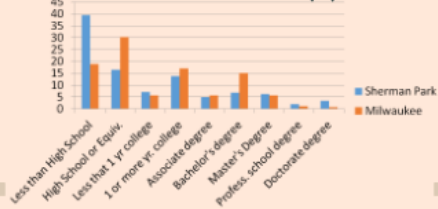

Organization

Social Class: Median Household Income $28,016 in 2011
(according to city-data.com)

Thecasesolutions.com

Educational Attainment (%)