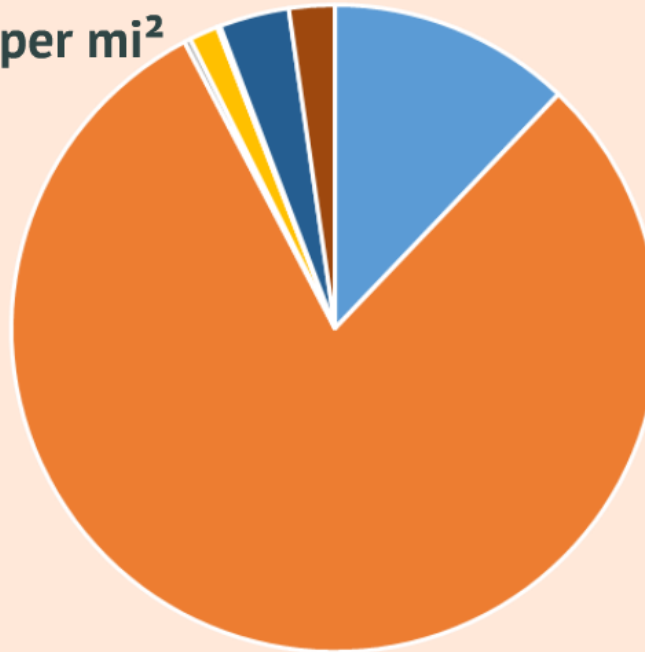

Population by Age

Population Demographics

Thecasesolutions.com
Population: 34,912
Density: 10,612 people per mi²
Diversity:

Population by Race

- White, Not Hispanic
- Black, Not Hispanic
- American Indian and Alaska Native, Not Hispanic
- Asian, Not Hispanic
- Native Hawaiian and other Pacific Islander, Not Hispanic
- Other, Not Hispanic
- Reporting any race, Hispanic
- Reporting Two or More Races, not Hispanic

Thecasesolutions.com

Sherman Park

An Ecological Systems Perspective

b

Pop

Demo

Population Demographics Thecasesolutions.com

Population: 34,912

Density: 10,612 people per mi²

Diversity:

Population by Race

■ White, Not Hispanic

■ American Indian and Alaska Native, Not Hispanic

■ Native Hawaiian and other Pacific Islander, Not Hispanic

■ Reporting any race, Hispanic