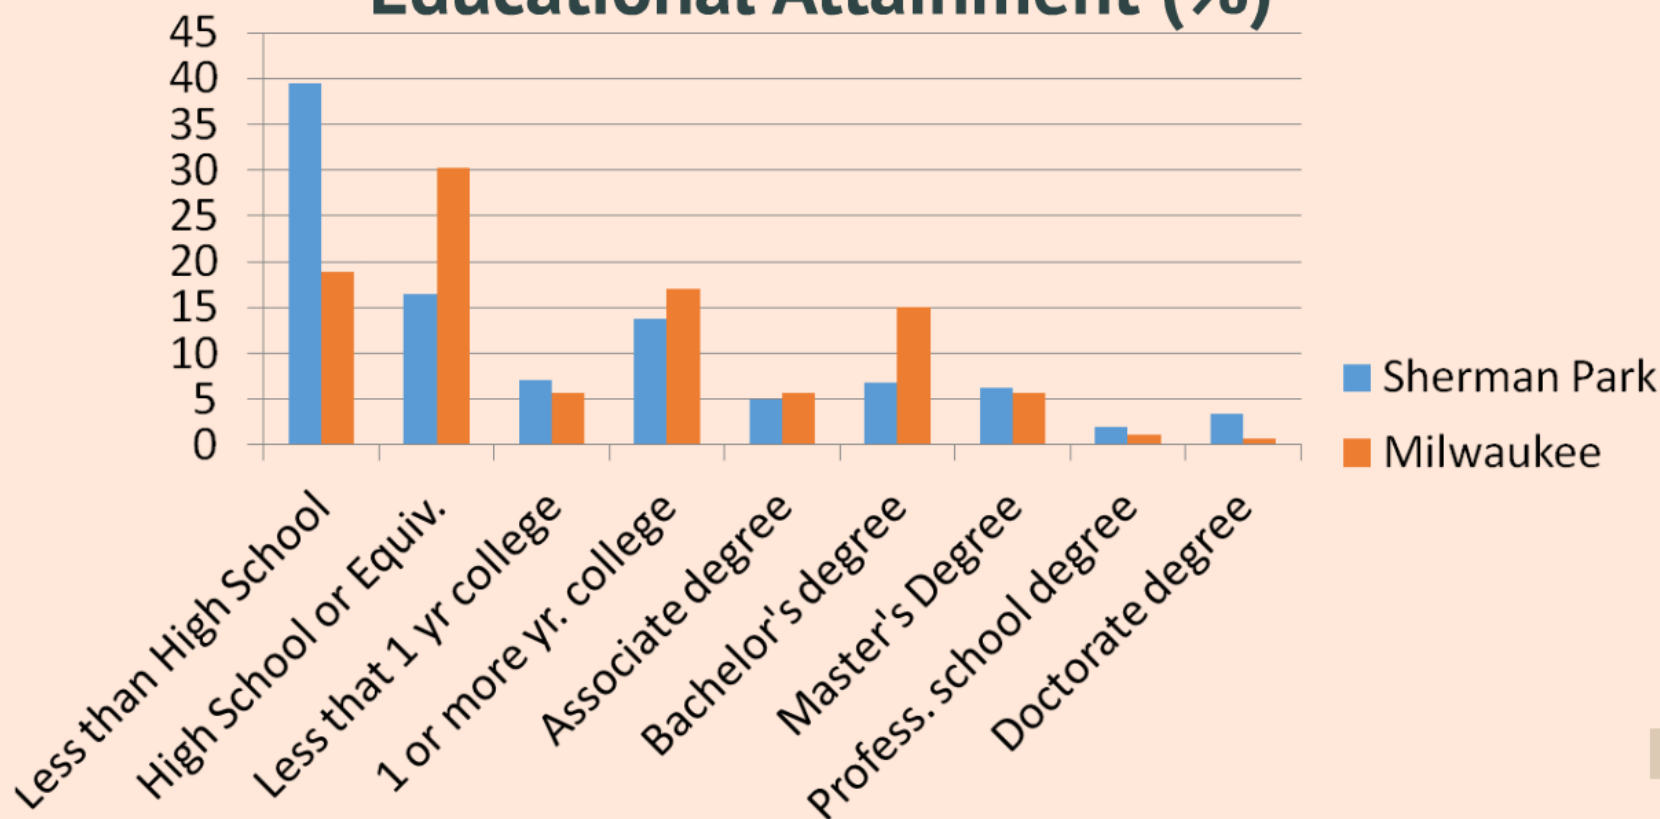

- Originally inhabited by German professionals.
- In 1971, the SPCA was created. A neighborhood association committed to racial integration and ensuring quality of living.
- Sherman Park Area Congregation: Representatives from Catholic, Protestant, and Jewish faiths.
- Invasion/Segregation: "White flight" and struggles for racial balance in 1980's.

Organization

Social Class: Median Household Income \$28,016 in 2011

(according to city-data.com)

Thecasesolutions.com

Educational Attainment (%)

Thecasesolutions.com

Organization cont

- Race
- Top Occupations:
Education, Manufacturing,
Professional, Finance/
Insurance/Real Estate, Arts
(according to
homefinder.com)
- 65 Faith Based
Organizations
- 9 Parks including Sherman
Park
- Other