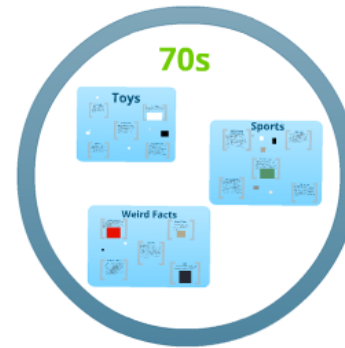

The Fab Four of Tennis

Thecasesolutions.com

The Fab Four of Tennis

Thecasesolutions.com

Toys

G.I. Joe

The G.I. Joe was one of the most popular toys for boys in 1964. It was a massive success. The company Hasbro had made it. There were many different kinds of G.I. Joes, like astronauts, deep sea divers and many more. They did not call it a doll they called it an action figure. There were two movies where the action figure originated from, they were G.I. Joe: The Rise of Cobra and Transformers 2.