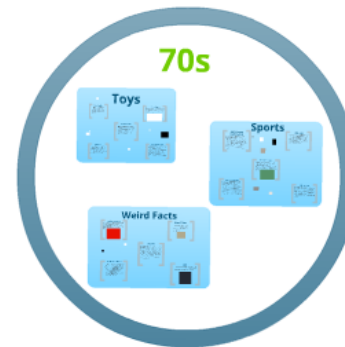

The Fab Four of Tennis

Thecasesolutions.com

The Fab Four of Tennis

Thecasesolutions.com

Toys

G.I. Joe

The G.I. Joe was one of the most popular toys for boys in 1964. It was a massive success. The company Hasbro had made it. There were many different kinds of G.I. Joes, like astronauts, deep sea divers and many more. They did not call it a doll they called it an action figure. There were two movies where the action figure originated from, they were G.I. Joe: The Rise of Cobra and Transformers 2.

Thecasesolutions.com

Rock 'Em Sock 'Em Robots

The Rock 'Em Sock 'Em Robots were originally manufactured by the Marx Toy Company in 1966. They required no batteries. They were very popular. The robots could punch and move side to side with a hand control. One problem with the game is that broke easy.

Thecasesolutions.com

Lego's

Thecasesolutions.com

Lego's were introduced to the United States in 1962. They were a big hit.

They came in loose sets of bricks. By 1966, lego's came in sets and kids could snap pieces together and make planes, cars, ships, and many other things. Lego's were really fun for little kids because they could build different things and learn from it.