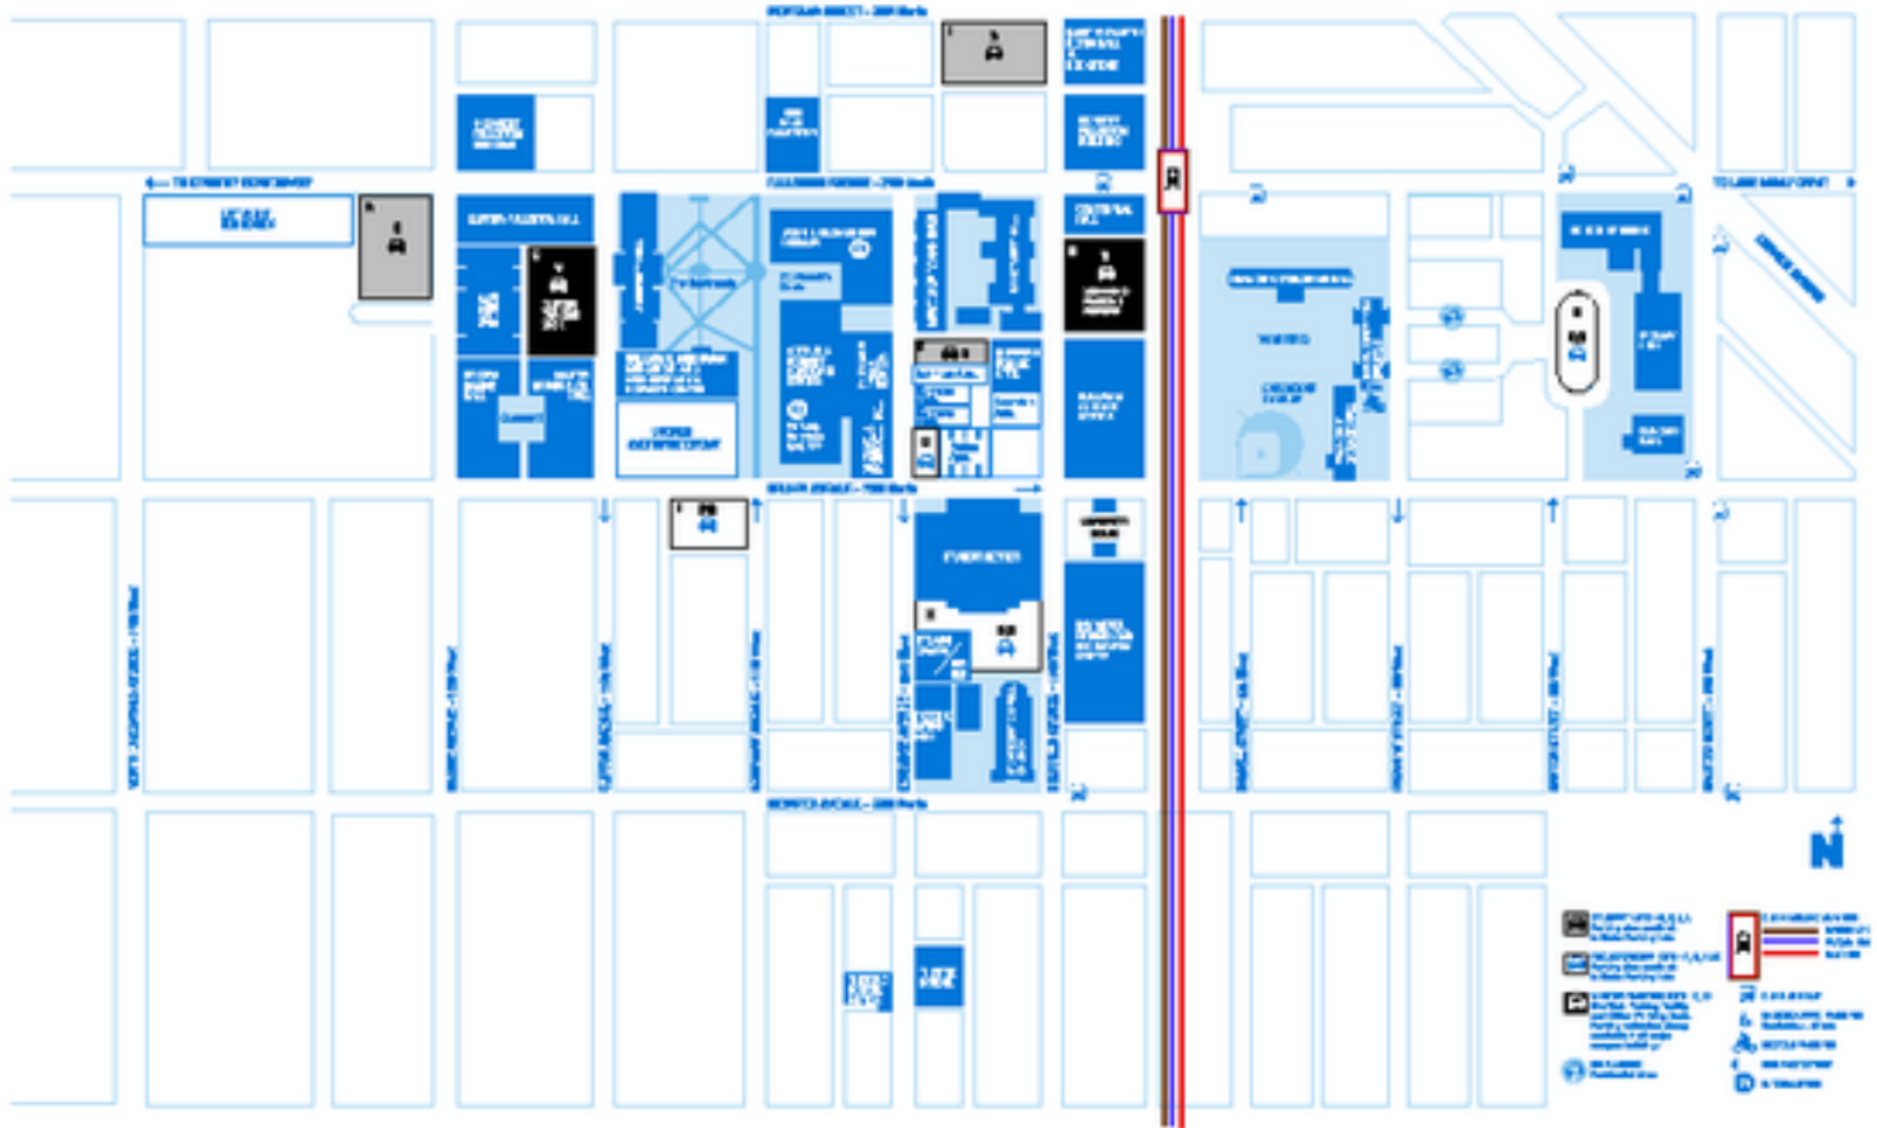

Thecasesolutions.com

A
A
A
A
A
A
A

Thecasesolutions.com

Thecasesolutions.com

DESCRIPTION

DePaul University is a private and co-ed university with Roman Catholic religious affiliation. The five campuses are located in and around Chicago, Illinois, and the campus size is 38 acres. Since 2 of Depaul's campuses are in downtown, (Loop and Lincoln Park) there are many internship opportunities with the university's partnerships. Because DePaul provides nearly half of all undergraduates with some kind of internship experience, they are considered one of the top 10 universities nationally.