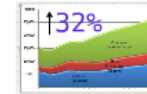

# Investigate

Snapshot of what  
Information Technology  
means to the Oregon Economy

WF = Young; UI = Low; \$ = High

31,500  
(currently  
employed)

UI < 2%