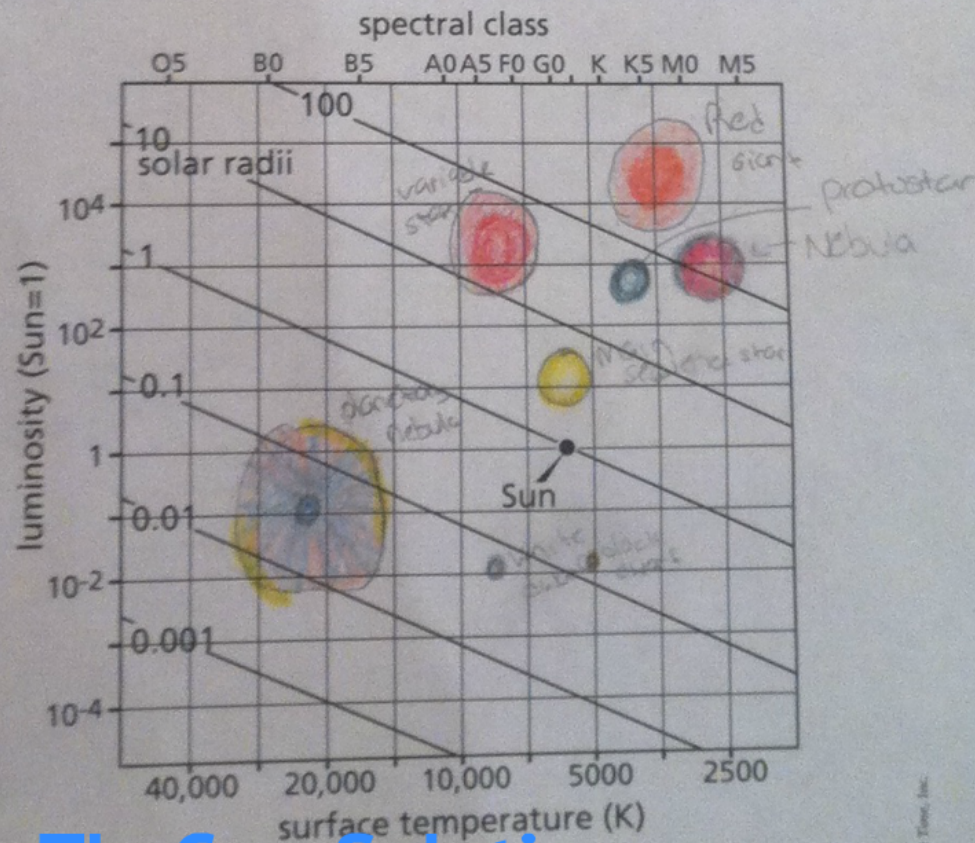

Thecasesolutions.com

TheCaseSolutions.com

*Some other interesting facts
about this star are*

- *It is slightly smaller and cooler than
the sun.*
- *It is the brightest star in the
constellation Mensa.*

WUOLU

TheCaseSolutions.com

**The solar mass of this star is 0.87
But, the actual mass of Alpha Mensae
is 1.7303604×10^{31} Kg.**

The color of this star is yellow/orange.

**The location of Alpha Mensae
is 33.1 light years from sun.**

**The solar mass of this star is 0.87
But, the actual mass of Alpha Mensae
is 1.7303604×10^{31} Kg.**

The color of this star is yellow/orange.

**The location of Alpha Mensae
is 33.1 light years from sun.**

Life Cycle and Tracking of Life Cycle

WUOLU

TheCaseSolutions.com

**The solar mass of this star is 0.87
But, the actual mass of Alpha Mensae
is 1.7303604×10^{31} Kg.**

The color of this star is yellow/orange.