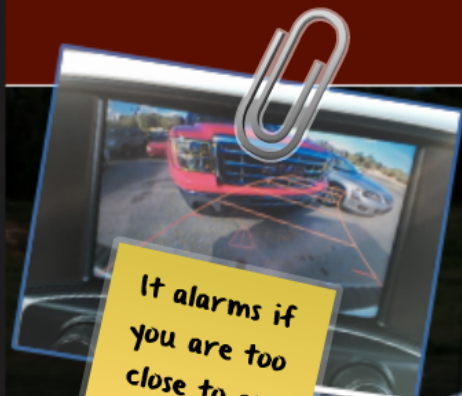

Marquee: Reinventing the Business of Nightlife

TheCaseSolutions.com

Marquee: Reinventing the Business of Nightlife

TheCaseSolutions.com

It alarms if you are too close to an object

RISK
Thecasesolutions.com
So people might think "people can track and see where I am" - well there are no worries! My "well security is not at stake with this innovation. The cars do the processing manually and because of this know one can hack the camera or track you."

Located in the back

PRO
Thecasesolutions.com
A big pro is that it helps inexperienced drivers with only a permit can practice parallel parking, and backing up.

Thecasesolutions.com
Robert, John, "What you need to know About Backup Camera" May 2010, "wonder.com/articles/backup-camera-102895096".

CON
Thecasesolutions.com
But the cons of this tech is going to affect drivers in some way such as creating a false sense of security and does not prevent front over which is when a vehicle runs over something or someone such as a small child

Are available in these companies modals

PRO

Thecasesolutions.com

A big pro is that it helps inexperienced drivers with only a permit can practice parallel parking, and backing up.

CON

Thecasesolutions.com

But the cons of this tech is going to affect drivers in some way such as creating a false sense of security and does not prevent front over which is when a vehicle runs over something or someone such as a small child