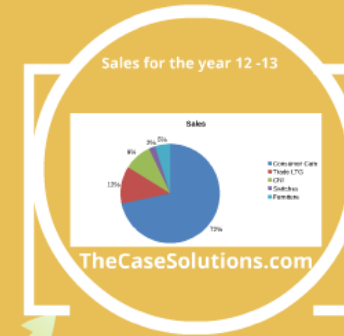

TheCaseSolutions.com

Wipro Consumer Care: Merchandising for Success