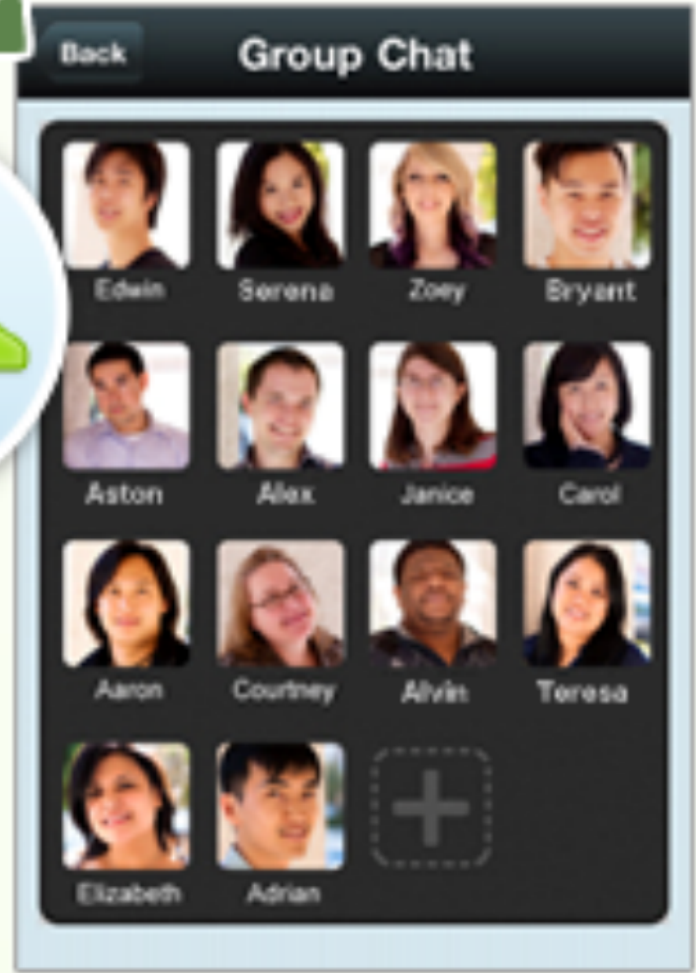

- A mobile text and voice messaging service
- Developed by Tencent in China
- 438 million monthly active users

Relation to #NoEmail Thecasesolutions.com

- Ease of Access:
- Used by the government to jail activists and dissidents
- Criminals use it to find targets to rob
- Security concerns

Relation to Privacy and Security

- Ease of Access: **Thecasesolutions.com**
- Used by the government to jail activists and dissidents
- Criminals use it to find targets to rob
- Security concerns

Thecasesolutions.com