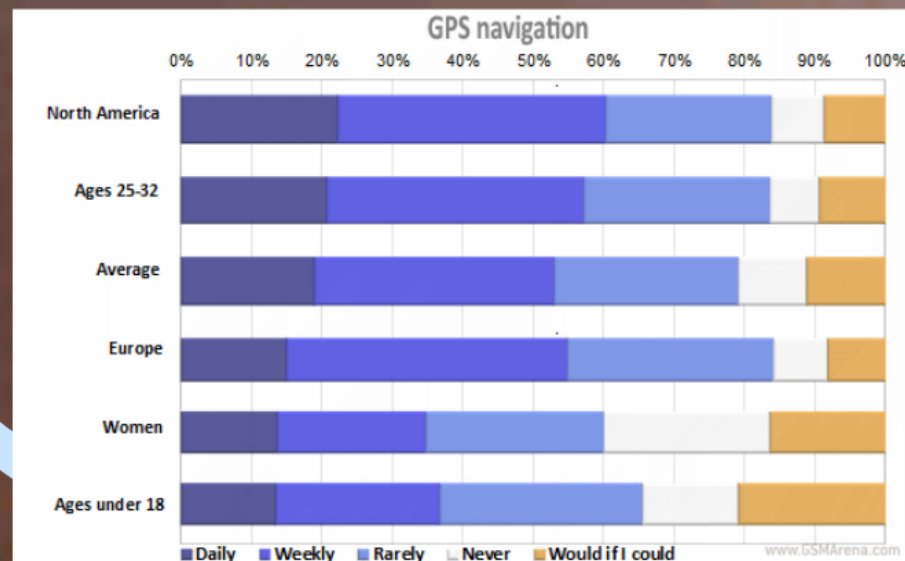

Data, etc.

The population of G.P.S. users has increased dramatically since it was invented in 1995. As you can see below, in a documented survey, almost 50% of the people interviewed in total use a G.P.S. daily or weekly.

Thecasesolutions.com