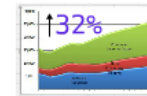

TheCaseSolutions.com

Investigate

Snapshot of what
Information Technology
means to the Oregon Economy

WF = Young; UI = Low; \$ = High

31,500
(currently
employed)

UI < 2%

TheCaseSolutions.com

Largest Local Area Employers: